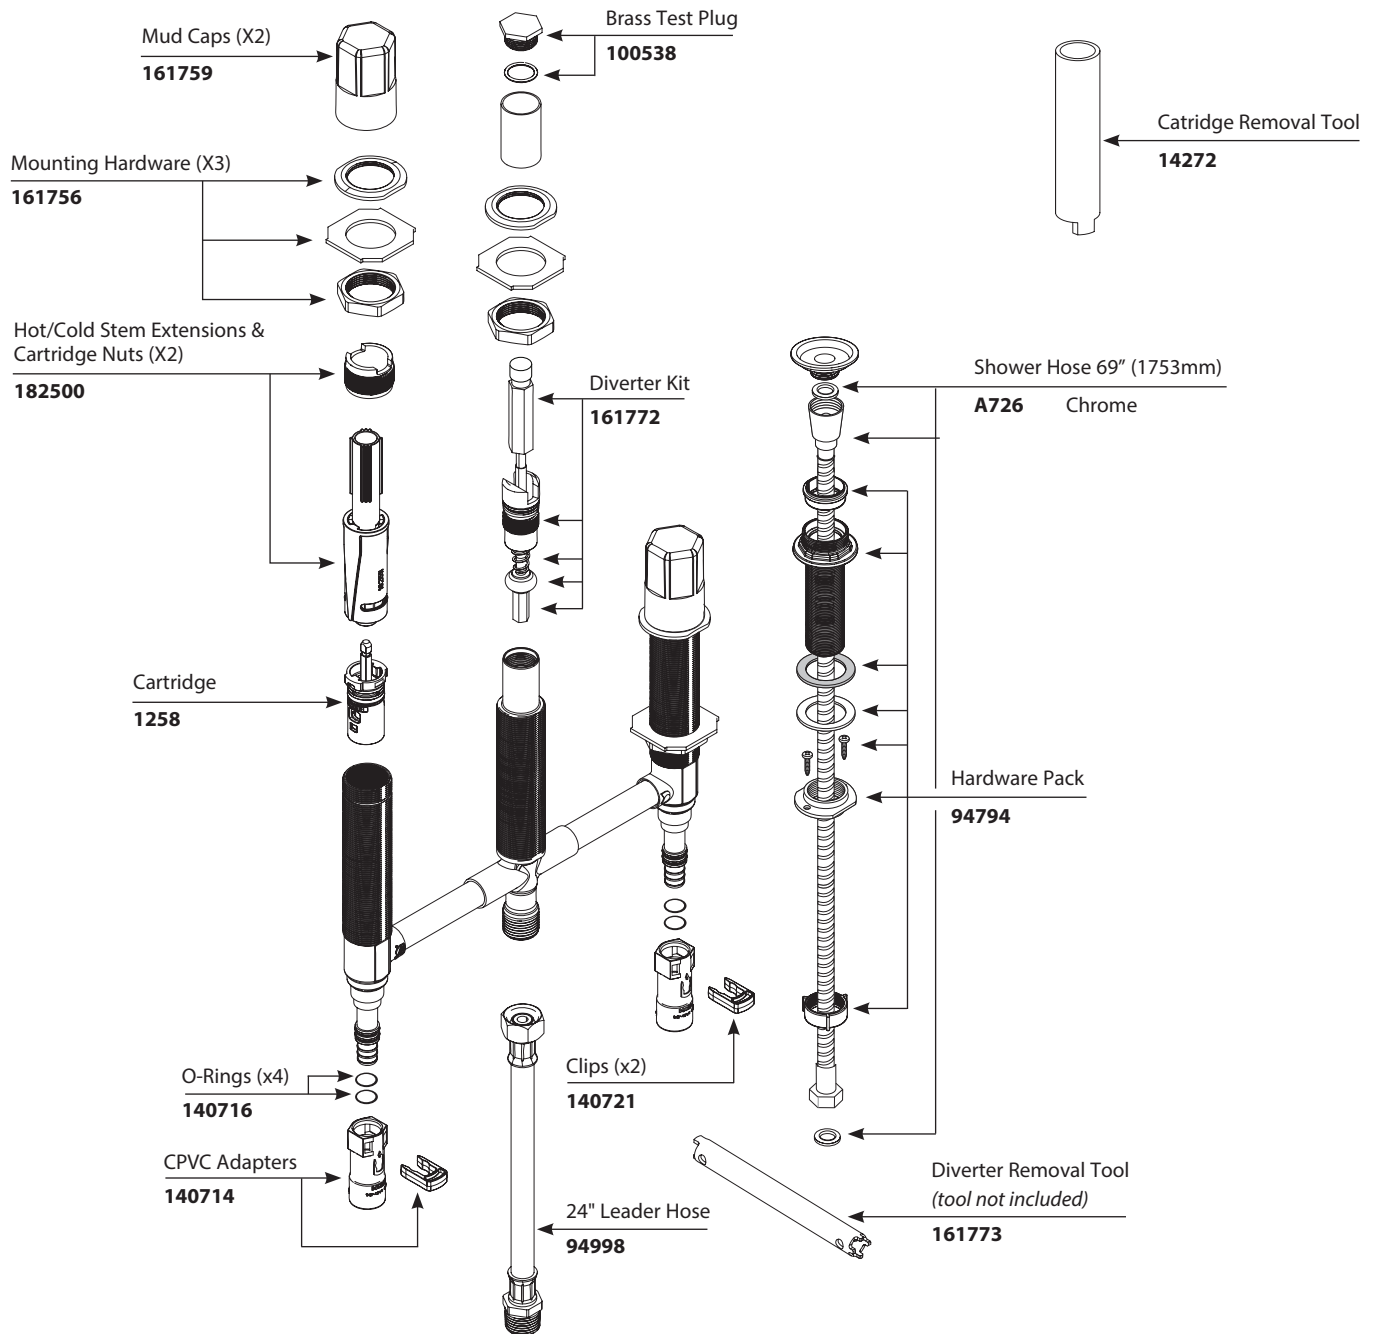

Buy it for looks. Buy it for life.®

■ Order by Part Number

*There is more than 1 version of this model.
Page down to identify the version you have.*

(For parts made after 2/2018)

Illustrated Parts

**10" Fixed Roman Tub Valve
with Diverter
Two Handle Rough-In**

<u>MODEL</u>	<u>CONNECTIONS</u>
9797	1/2" Pex/CPVC

Buy it for looks. Buy it for life.®

■ Order by Part Number

Illustrated Parts

10" Fixed Roman Tub Valve with Diverter
Two Handle Rough-In

<u>MODEL</u>	<u>CONNECTIONS</u>
9797	1/2" Pex/CPVC