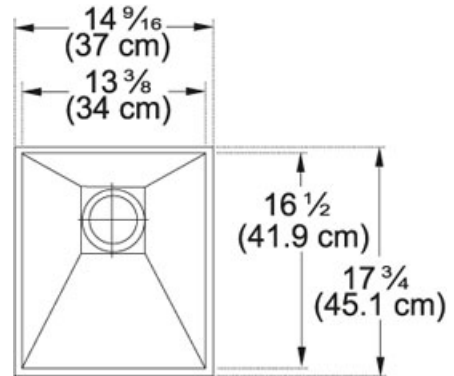

TECHNICAL DATA

Cabinet Size	18"
Waste Outlet Diameter	3 1/2"
Length overall	14 9/16"
Width overall	17 3/4"
Length of large bowl	13 3/8"
Width of large bowl	16 1/2"
Depth of large bowl	9 5/8"
Number of Bowls	1
Cutout Length	13 3/8"
Cutout Width	16 9/16"
Type of Material	16-GA-STAINLESS-STEEL
Cut-Out Template	Yes