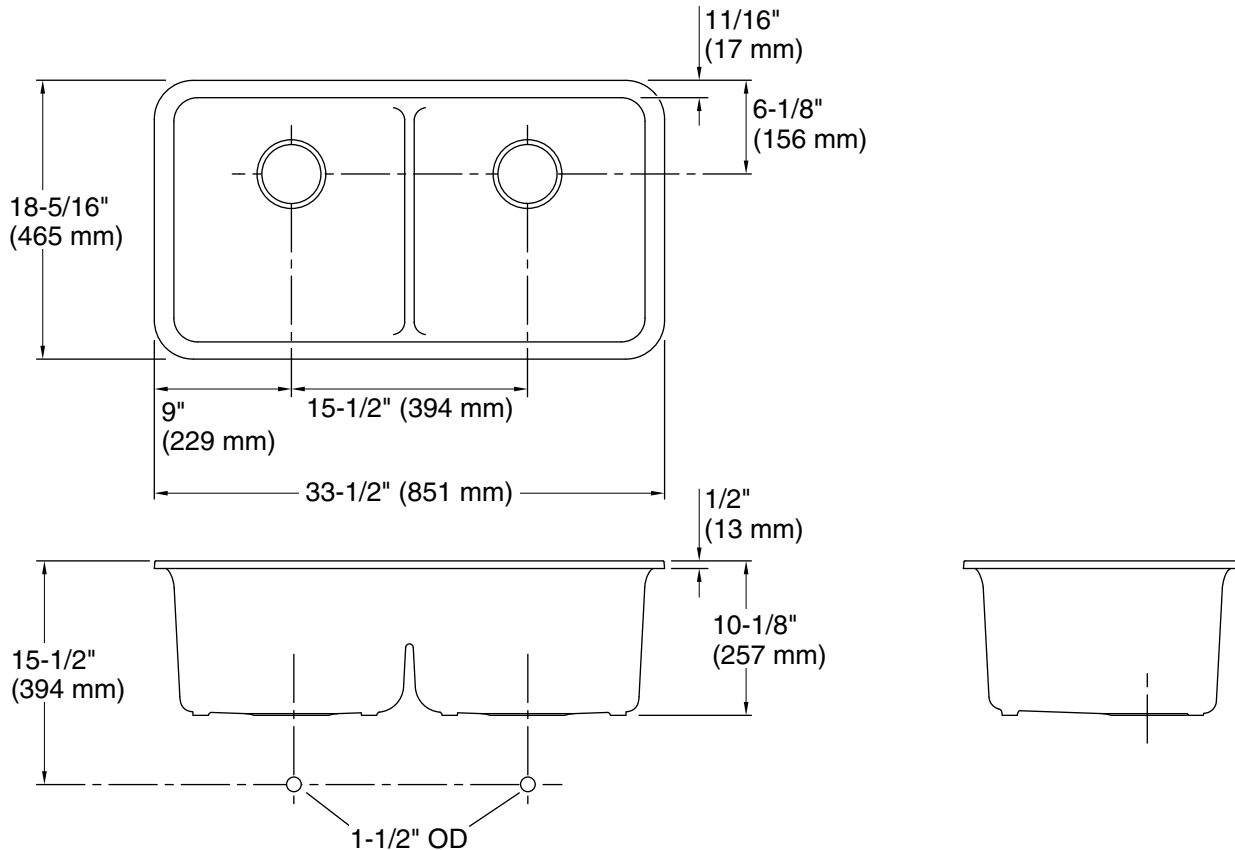

Features

- 36" minimum base cabinet width.
- Double-equal bowls.
- 9-1/2" depth provides generous workspace.
- Slim divide creates more space while allowing you to completely submerge pots and pans.
- Rear drains increase workspace in the sink and storage space underneath.
- Includes K-5656 sink rack.
- Includes cutout templates and installation clips.

Technical Information

All product dimensions are nominal.

Bowl configuration: Double equal

Installation: Under-mount

Min. base cabinet width: 36" (914 mm)

Bowl area (Left): Length: 14-7/8" (378 mm)
 Width: 15-3/16" (386 mm)
 Bowl depth: 9-1/2" (241 mm)
 Water depth: 9-1/2" (241 mm)

Bowl area (Right): Length: 14-7/8" (378 mm)
 Width: 15-3/16" (386 mm)
 Bowl depth: 9-1/2" (241 mm)
 Water depth: 9-1/2" (241 mm)

Drain hole: 3-7/8" (98 mm)

Template: 1256394-7, required, included

Notes

Install this product according to the installation instructions.