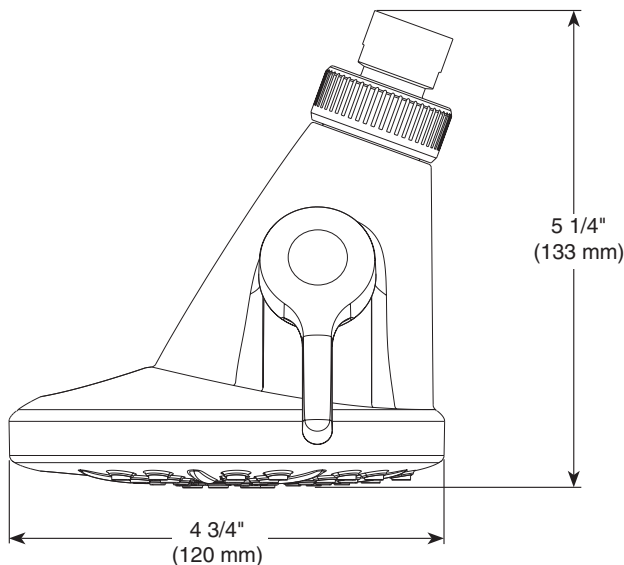

SHOWERHEAD

- Temp20™ temperature display showerhead
- 6-spray setting showerhead
- Touch-Clean® nozzles
- Temperature display changes color as temperature increases

52646▲-PK

Submitted Model No.: _____

Specific Features: _____

52646▲-PK

-  Full Body Spray
-  Massage Spray
-  Full Spray w/ Massage
-  Shampoo Rinse Spray
-  Shampoo Rinse w/ Massage
-  Drenching Spray

STANDARD SPECIFICATIONS:

- Standard 1/2" NPT thread.
- No batteries required.
- Easy turn spray lever for simple spray selection.
- Metal ball connector for durability. Easy installation.
- Max. 2.00 gpm @ 80 psi, 7.6 L/min @ 550 kPa