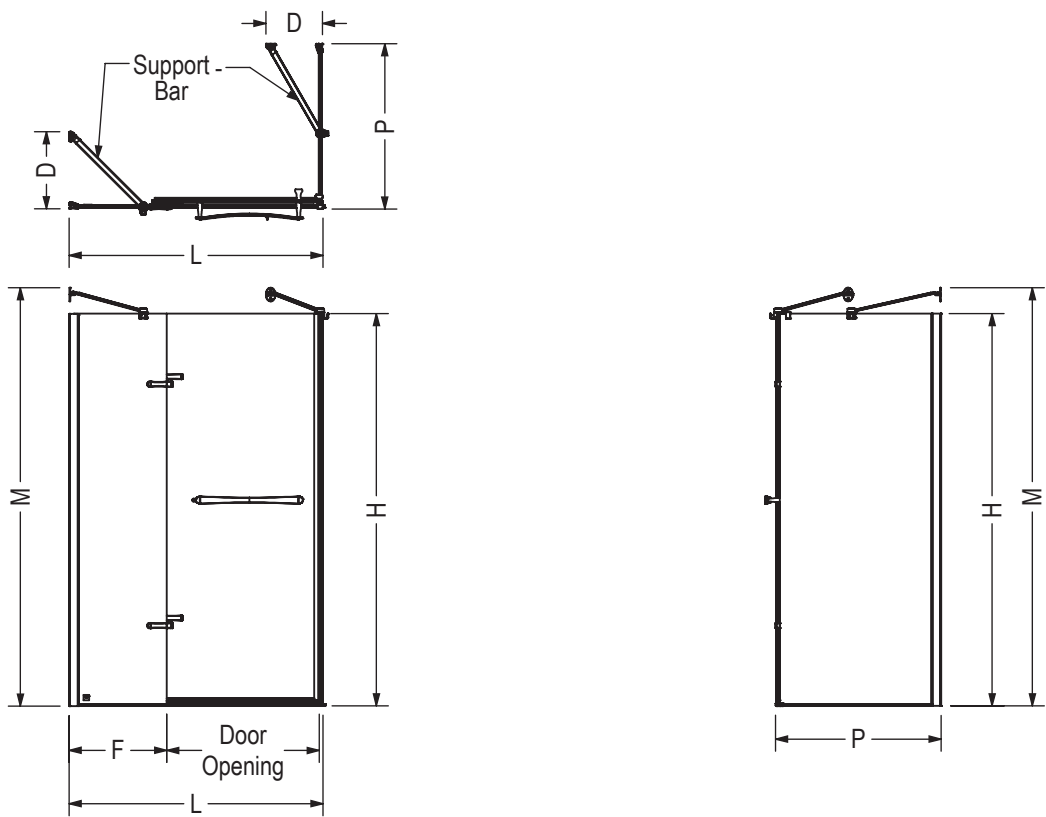

STANDARD

Code	Description	H	M	L Adjustable	F	P Adjustable	D Adjustable	Door Opening	Wall Adjustment	Support Bar
136676	Reveal 71.5 x 32.5" - 35.5"	71 1/2"	76 1/4"	32.5" - 35.5"	6 1/4"			23" - 26"	3/4"	
136679	Reveal 71.5 x 38" - 41"	71 1/2"	76 1/4"	38" - 41"	11 3/4"			23" - 26"	3/4"	
136677	Reveal 71.5 x 41.5" - 44.5"	71 1/2"	76 1/4"	41.5" - 44.5"	15 1/4"			23" - 26"	3/4"	
136671	Reveal 71.5 x 44" - 47"	71 1/2"	76 1/4"	44" - 47"	17 1/4"		9" - 15"	23" - 26"	3/4"	X
136883	Reveal 71.5 x 51.5" - 54.5"	71 1/2"	76 1/4"	51.5" - 54.5"	25 1/4"		9" - 15"	23" - 26"	3/4"	X
136672	Reveal 71.5 x 56" - 59"	71 1/2"	76 1/4"	56" - 59"	30"		9" - 15"	23" - 26"	3/4"	X
136673	Return Panel 32"	71 1/2"	76 1/4"			29 7/8"	9" - 15"		3/4"	X
136674	Return Panel 34"	71 1/2"	76 1/4"			31 7/8"	9" - 15"		3/4"	X
136675	Return Panel 36"	71 1/2"	76 1/4"			33 7/8"	9" - 15"		3/4"	X

All dimensions are approximate. Structure measurements must be verified against the unit to ensure proper fit.