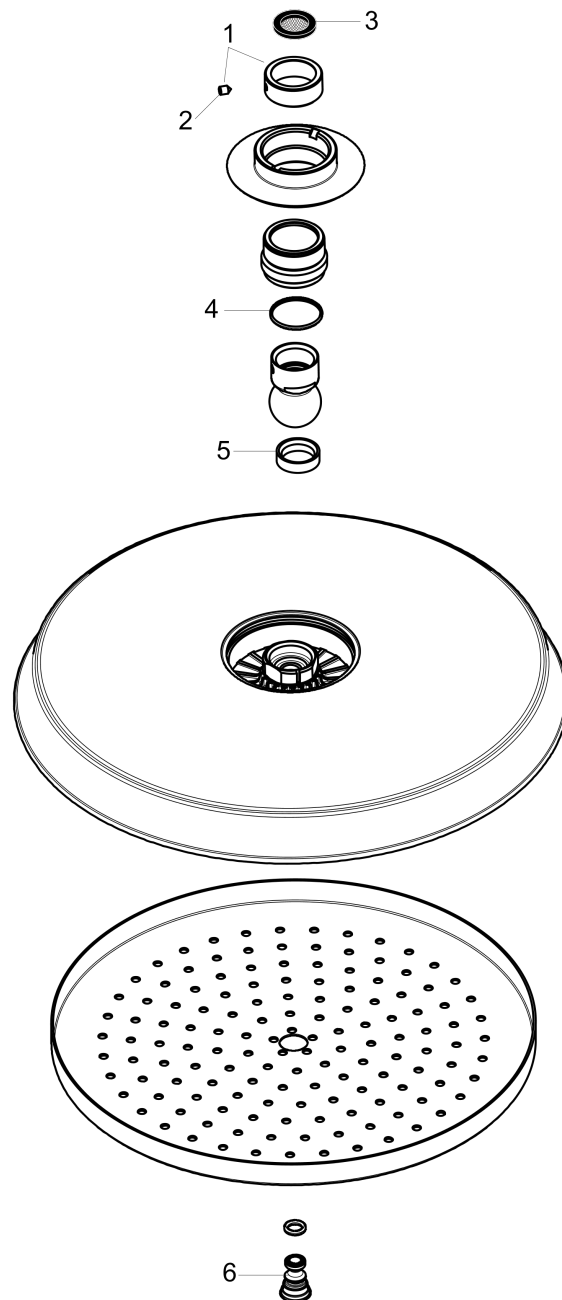

**Raindance Classic
Showerhead 180 1-Jet, 2.0 GPM**

Finishes : **rubbed bronze** Part no. : **04722920**

Description

Features

- Spray modes: RainAir
- 107 no-clog spray channels
- Flow: 2.0 GPM (7.6 L/Min)
- Fully-finished matching spray face

Technology

Product image

Scale drawing

Raindance Classic
Showerhead 180 1-Jet, 2.0 GPM
Finishes : **rubbed bronze** Part no. : **04722920**

Exploded drawing

Year of production: >01/18

**Raindance Classic
Showerhead 180 1-Jet, 2.0 GPM**

Finishes : **rubbed bronze** Part no. : **04722920**

Spare parts list

Year of production: >01/18

Pos.	Description	Part no.	PC	PU
1	lock washer	98942000	0	1
2	hollow set screw M4x6	97767000	0	1
3	filter packing	88649000	0	1
4	lever collar	97536000	0	1
5	seal	97606000	0	1
6	air jet (Eco)	95795000	0	1