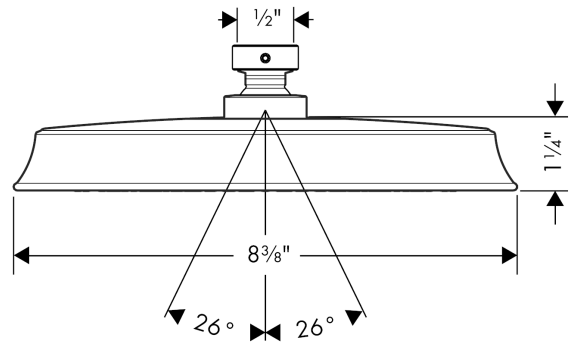

**Raindance Classic
Showerhead 180 1-Jet, 2.0 GPM**

Finishes : **rubbed bronze** Part no. : **04722920**

Description

Features

- Spray modes: RainAir
- 107 no-clog spray channels
- Flow: 2.0 GPM (7.6 L/Min)
- Fully-finished matching spray face

Technology

Product image

Scale drawing

Raindance Classic
Showerhead 180 1-Jet, 2.0 GPM
Finishes : **rubbed bronze** Part no. : **04722920**

Exploded drawing

Year of production: >01/18

**Raindance Classic
Showerhead 180 1-Jet, 2.0 GPM**

Finishes : **rubbed bronze** Part no. : **04722920**

Spare parts list

Year of production: >01/18

Pos.	Description	Part no.	PC	PU
1	lock washer	98942000	0	1
2	hollow set screw M4x6	97767000	0	1
3	filter packing	88649000	0	1
4	lever collar	97536000	0	1
5	seal	97606000	0	1
6	air jet (Eco)	95795000	0	1