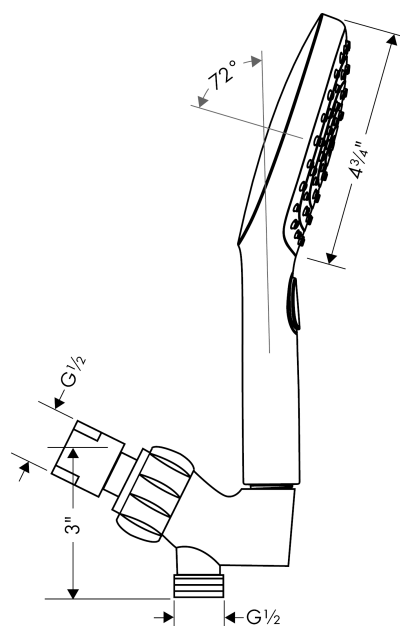

Raindance Select E

Handshower Set 120 3-Jet, 2.0 GPM

Finishes : **brushed nickel** Part no. : **04520820**

Description

Features

- Spray modes: RainAir, Rain, WhirlAir
- Select button for comfortable alternation of spray modes
- 30° adjustment
- Flow: 2.0 GPM

Technology

Compliance

Product image

Scale drawing

Raindance Select E
Handshower Set 120 3-Jet, 2.0 GPM
Finishes : **brushed nickel** Part no. : **04520820**

Exploded drawing

Year of production: >01/14

Raindance Select E
Handshower Set 120 3-Jet, 2.0 GPM
 Finishes : **brushed nickel** Part no. : **04520820**

Spare parts list

Year of production: >01/14

Pos.	Description	Part no.	Price	PU
1	filter packing	88649000	-	1
2	shower holder	06505823	-	1
3	washer	88651000	-	1
4	handshower	04528820	-	1
5	shower hose 1,60 m	28276823	-	1
6	filter packing	94246000	-	1