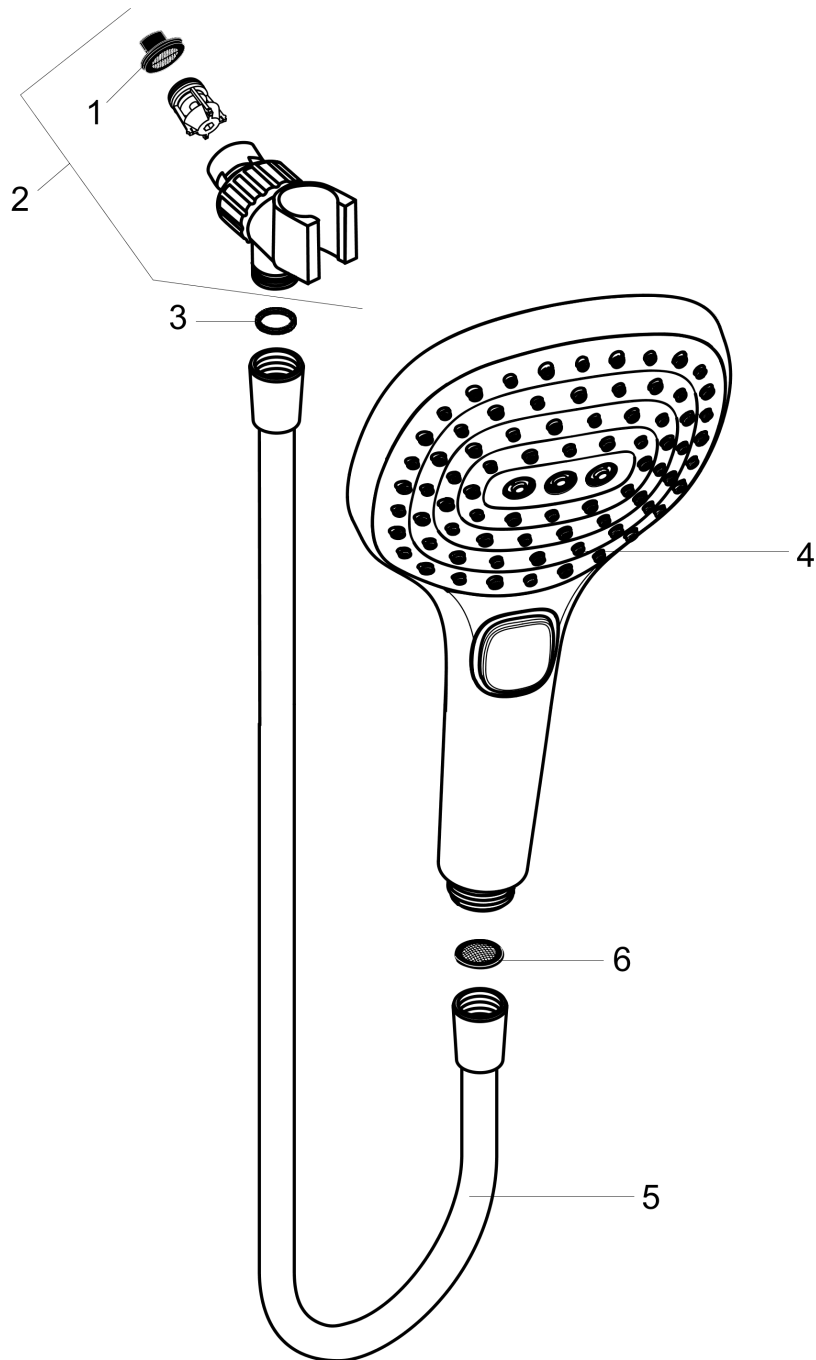

Raindance Select E

Handshower Set 120 3-Jet, 2.0 GPM

Finishes : **brushed nickel** Part no. : **04520820**

Description

Features

- Spray modes: RainAir, Rain, WhirlAir
- Select button for comfortable alternation of spray modes
- 30° adjustment
- Flow: 2.0 GPM

Technology

Compliance

Product image

Scale drawing

Raindance Select E
Handshower Set 120 3-Jet, 2.0 GPM
Finishes : **brushed nickel** Part no. : **04520820**

Exploded drawing

Year of production: >01/14

Raindance Select E
Handshower Set 120 3-Jet, 2.0 GPM
 Finishes : **brushed nickel** Part no. : **04520820**

Spare parts list

Year of production: >01/14

Pos.	Description	Part no.	Price	PU
1	filter packing	88649000	-	1
2	shower holder	06505823	-	1
3	washer	88651000	-	1
4	handshower	04528820	-	1
5	shower hose 1,60 m	28276823	-	1
6	filter packing	94246000	-	1