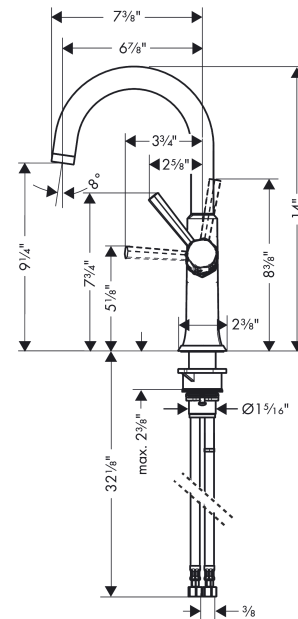

Locarno
Bar Faucet, 1.5 GPM
 Finish: **Matte Black** Part no. : **04854670**

Description

Features

- Swivel range 150°
- Laminar spray
- Deck-mounted
- Maximum flow rate : 1.5 GPM
- Ceramic cartridge
- Connection hoses, mounting set, assembly instruction

Item details

List Price \$ 949.00

Technology

Compliance / Sustainability

Product image

Scale drawing

Locarno
Bar Faucet, 1.5 GPM
 Finish: **Matte Black** Part no. : **04854670**

Exploded drawing

Year of production: >02/21

Locarno

Bar Faucet, 1.5 GPM

Finish: **Matte Black** Part no. : **04854670**

Spare parts list

Year of production: >02/21

Pos.	Description	Part no.	Price	PU
1	spout cpl.	93147670	-	1
2	handle	93885670	-	1
3	screw cover	95704000	-	1
4	flange	98863670	-	1
5	nut	93886000	-	1
6	cartridge, assy	95973001	-	1
7	seal	98865000	-	1
8	sealing set	92646000	-	1
9	screw	97662000	-	1
10	axialring	97558000	-	1
11	fixing set (special)	93253000	-	1
12	lever collar	97548000	-	1
13	connection hose 35½" M8x0,75 3/8"	96316001	-	1
14	O-ring 7x1,5	98422000	-	1