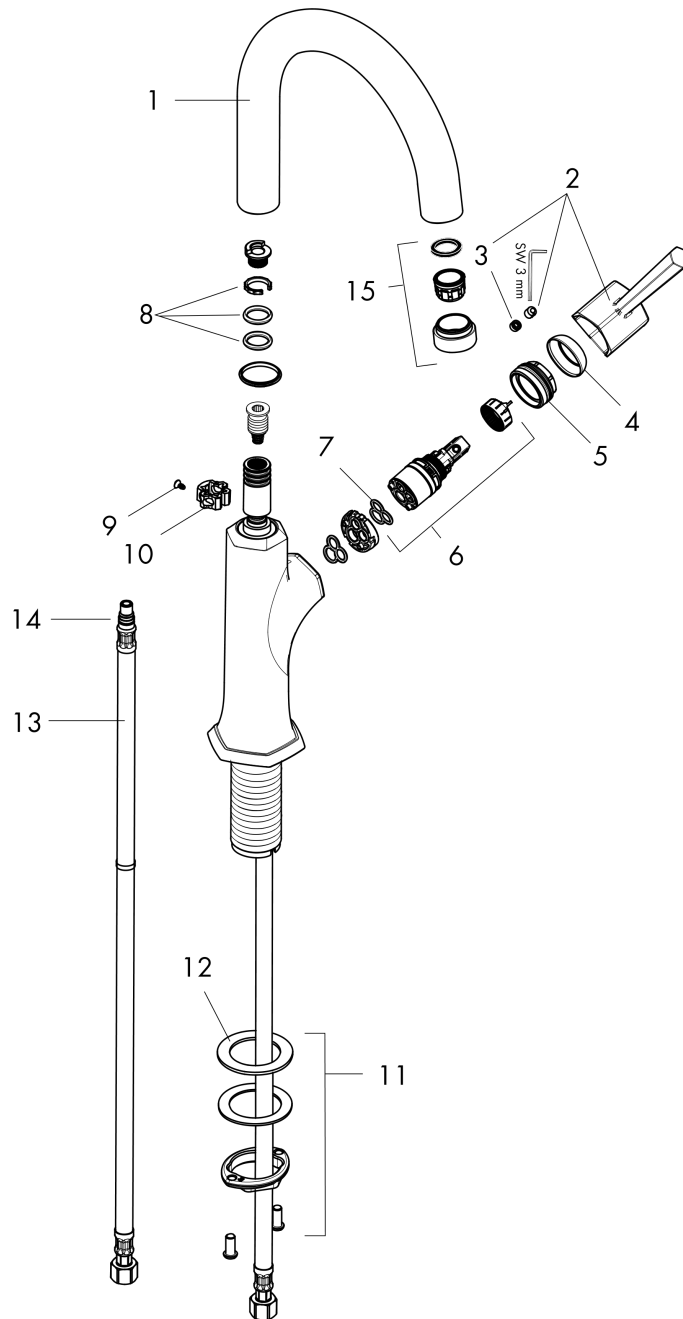

Locarno
Bar Faucet, 1.5 GPM
 Finish: **Matte Black** Part no. : **04854670**

Description

Features

- Swivel range 150°
- Laminar spray
- Deck-mounted
- Maximum flow rate : 1.5 GPM
- Ceramic cartridge
- Connection hoses, mounting set, assembly instruction

Item details

List Price \$ 949.00

Technology

Compliance / Sustainability

Product image

Scale drawing

Locarno
Bar Faucet, 1.5 GPM
 Finish: **Matte Black** Part no. : **04854670**

Exploded drawing

Year of production: >02/21

Locarno

Bar Faucet, 1.5 GPM

Finish: **Matte Black** Part no. : **04854670**

Spare parts list

Year of production: >02/21

Pos.	Description	Part no.	Price	PU
1	spout cpl.	93147670	-	1
2	handle	93885670	-	1
3	screw cover	95704000	-	1
4	flange	98863670	-	1
5	nut	93886000	-	1
6	cartridge, assy	95973001	-	1
7	seal	98865000	-	1
8	sealing set	92646000	-	1
9	screw	97662000	-	1
10	axialring	97558000	-	1
11	fixing set (special)	93253000	-	1
12	lever collar	97548000	-	1
13	connection hose 35½" M8x0,75 3/8"	96316001	-	1
14	O-ring 7x1,5	98422000	-	1