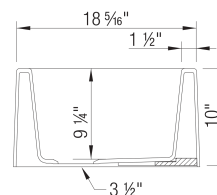

Optional Accessories

Floating Grid	406533
Sink Grid	406534
CapFlow Strainer Cover	517666
Beech Cutting Board	235010

Warranty

Limited lifetime warranty on all sinks and faucets. One-year warranty on all accessories and soap dispensers.

Code/Standards Compliance

BLANCO sinks and faucets are third-party tested and certified to CSA, cUPC, ANSI/ASME, IAPMO and NSF standards and listed by applicable certification bodies. For more information on individual product listings, contact our office or listing organization.

Need support? Learn more by watching our sink & faucet How-to videos:

<https://www.blanco.com/ca-en/support/how-to-videos/how-to-videos-for-sinks/>