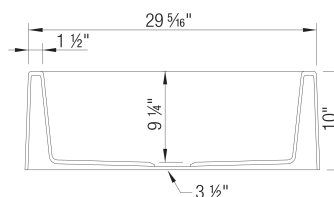

Design and planning tips

- Min cabinet size: 33 in (840 mm)
- Bowl Depth: 9,25 in (235.0 mm)
- Apron front height: 10 in (254 mm)
- Rim thickness: 1.5 in (38 mm)

Specifications:

Cabinet template, Installation instructions, 3 1/2" (90 mm) stainless steel strainer, Limited lifetime warranty

Apron Front depth: 10" (254 mm)

Rim thickness: 1 1/2" (38 mm)

Depending on cabinet construction, a different cabinet size may be required. Consult the cabinet manufacturer.

This sink requires a custom installation. Exact cutout size is based on installation preferences. Please use actual sink for templating.