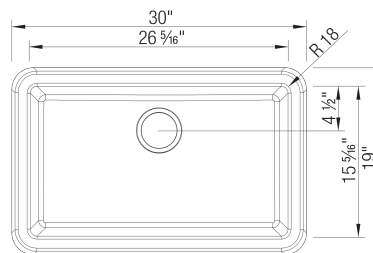

Design and planning tips

- Min cabinet size: 33 in (840 mm)
- Bowl Depth: 9,25 in (235.0 mm)
- Apron front height: 10 in (254 mm)
- Rim thickness: 1.5 in (38 mm)

Specifications:

Cabinet template, Installation instructions, 3 1/2" (90 mm) stainless steel strainer, Limited lifetime warranty

Apron Front depth: 10" (254 mm)

Rim thickness: 1 1/2" (38 mm)

Depending on cabinet construction, a different cabinet size may be required. Consult the cabinet manufacturer.

This sink requires a custom installation. Exact cutout size is based on installation preferences. Please use actual sink for templating.