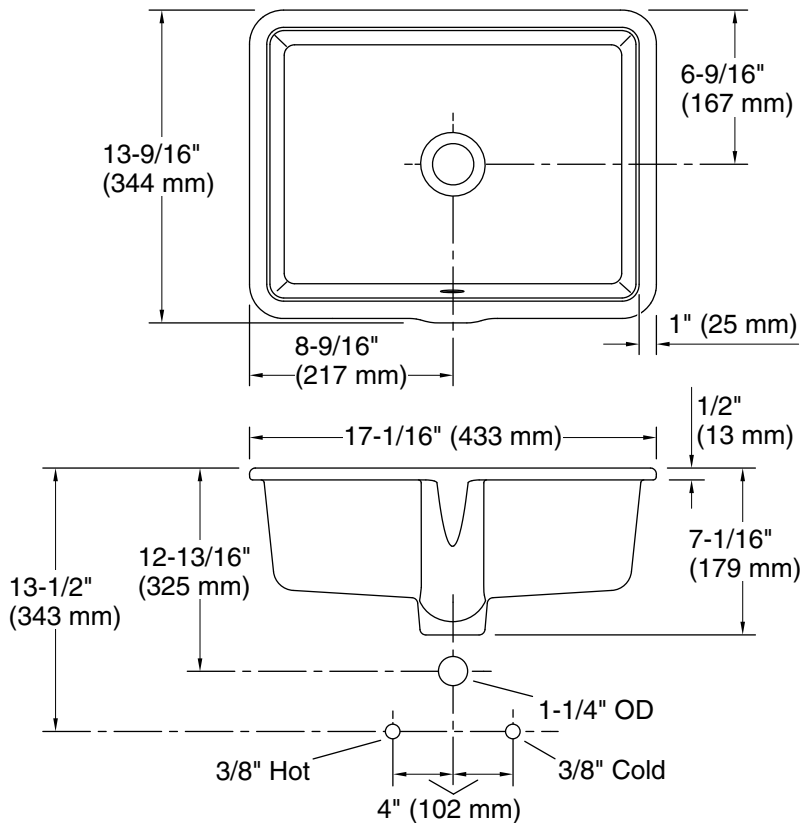

Technical Information

All product dimensions are nominal.

Basin configuration: Single Bowl

Bowl area (Only): Length: 15-1/4" (387 mm)
Width: 11-1/2" (292 mm)
Bowl depth: 5-1/8" (130 mm)
Water depth: 3-7/16" (88 mm)

With overflow: Yes

Drain hole: 1-3/4" (44 mm)

Template: Undermount, 1372556-7, required, not included

Notes

Install this product according to the installation instructions.

NOTICE: Countertop manufacturer or cutter must use the current product template available at www.kohler.com, or by calling 1-800-4KOHLER. Kohler Co. is not responsible for cutout errors when the incorrect cutout template is used.

ADA, OBC, CSA B651 compliant when installed to the specific requirements of these regulations.