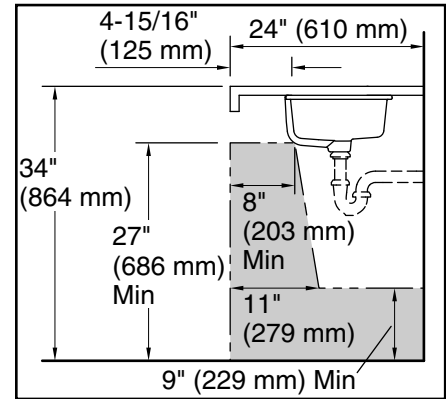

Technical Information

All product dimensions are nominal.

Basin configuration: Single Bowl

Bowl area (Only): Length: 15-1/4" (387 mm)
Width: 11-1/2" (292 mm)
Bowl depth: 5-1/8" (130 mm)
Water depth: 3-7/16" (88 mm)

With overflow: Yes

Drain hole: 1-3/4" (44 mm)

Template: Undermount, 1372556-7, required, not included

Notes

Install this product according to the installation instructions.

NOTICE: Countertop manufacturer or cutter must use the current product template available at www.kohler.com, or by calling 1-800-4KOHLER. Kohler Co. is not responsible for cutout errors when the incorrect cutout template is used.

ADA, OBC, CSA B651 compliant when installed to the specific requirements of these regulations.