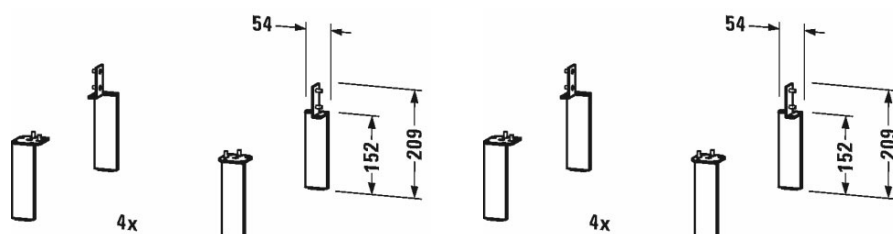

Plinth leg # UV999200000

| < 152 mm > |

Plinth leg	Dimension	Weight	Order number
Aluminium matt, 4 pieces			
<b>Colors</b>			
M00			
<b>Variant</b>			
	152 x 44 x 10 mm		UV999200000
<b>Suitable products</b>			
Vanity unit floor-standing 2 pull-out compartments, upper pull-out compartment including cut-out for siphon and siphon cover, for ME by Starck # 233663, 620 x 481 mm	620 x 481 mm		LC6625
Vanity unit floor-standing 2 pull-out compartments, upper pull-out compartment including cut-out for siphon and siphon cover, for ME by Starck # 233683, 820 x 481 mm	820 x 481 mm		LC6626
Vanity unit floor-standing 2 pull-out compartments, for P3 Comforts # 233265, 620 x 481 mm	620 x 481 mm		LC6600
Vanity unit floor-standing 2 pull-out compartments, upper pull-out compartment including cut-out for siphon and siphon cover, for ME by Starck # 233610, 1020 x 481 mm	1020 x 481 mm		LC6627
Vanity unit floor-standing 2 pull-out compartments, upper pull-out compartment including cut-out for siphon and siphon cover, for ME by Starck # 233612, 1220 x 481 mm	1220 x 481 mm		LC6628
Vanity unit floor-standing 2 pull-out compartments, for P3 Comforts # 233285, 233385, 233485, 820 x 481 mm	820 x 481 mm		LC6601
Vanity unit floor-standing 2 pull-out compartments, for P3 Comforts # 233210, 233310, 233410, 1020 x 481 mm	1020 x 481 mm		LC6602
Vanity unit floor-standing 2 pull-out compartments, for P3 Comforts # 233212, 233312, 233412, 1220 x 481 mm	1220 x 481 mm		LC6603
Vanity unit floor-standing 2 pull-out compartments, for Vero # 032985, 800 x 470 mm	800 x 470 mm		XL6543
Vanity unit floor-standing 2 pull-out compartments, for Vero # 032910, 1000 x 470 mm	1000 x 470 mm		XL6544
Vanity unit floor-standing 2 pull-out compartments, for Vero # 032912, 1200 x 470 mm	1200 x 470 mm		XL6545