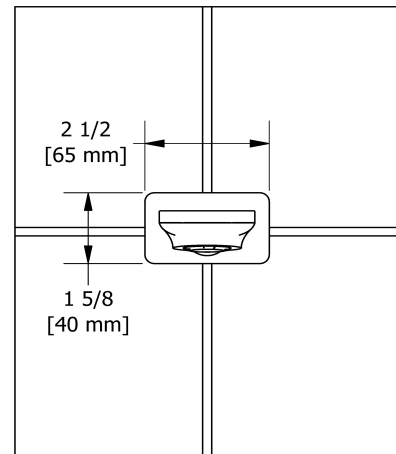

Sizes, models and finishes may differ from those presented.

Warranty

This **Riobel Inc.** product you have purchased carries a Limited Lifetime Warranty on the chrome, PVD finish, blacks and all working parts and is guaranteed from the initial purchase date against all manufacturing defects. All other finishes, including plastic components, are guaranteed for one year. All electric and/or electronic parts are covered by a 5-year limited warranty.

Customer Service

Ontario, West Canada : 888-287-5354 Quebec, Maritimes, United States : 866-473-8442

2020.11.05