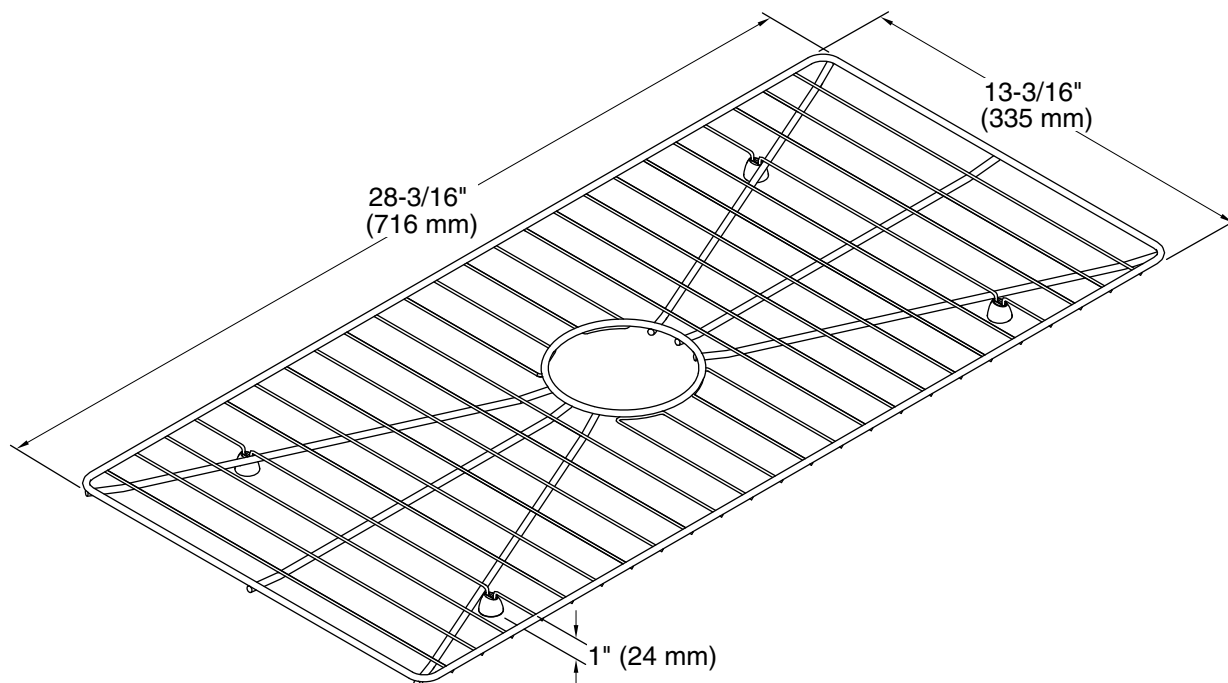

Features

- Fits in the bowl of the K-3158 Poise kitchen sink
- Helps protect sink surface from daily wear
- Dishwasher-safe
- Rubber feet provide added protection

Material

- Durable stainless steel construction

Color	Code	Description
	ST	Stainless Steel

Technical Information

All product dimensions are nominal.

Material: Stainless Steel