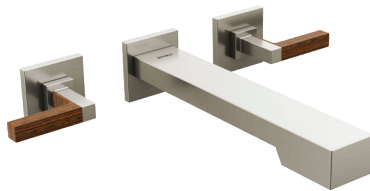

Brilliance® Luxe Steel® (SL)

Brilliance® Polished Nickel / Wood (PNTK)

Brilliance® Luxe Gold® / Wood (GLTK)

Single-Handle Wall Mount Lavatory T65722LF

Widespread Lavatory Faucet with Low Spout and Lever Handles 65322LF-LHP, HL5332

Widespread Lavatory with Arc Spout and Gap Lever Handles 65399LF-LHP, HL5399

Widespread Lavatory Faucet with Arc Spout and Lunar Handles 65399LF-LHP, HW5322

Handle Options

The Frank Lloyd Wright® Bath Collection has three handle options available throughout the suite: Lever, Gap Lever, and Lunar. Choose from 8 luxurious finishes, including 3 split finishes with wood accents.

Select handles not available for all faucets.

Lever Handle

Gap Lever Handle

Lunar Handle

GL and GLTK finishes available Q3 2025.
Arc Spout, Gap Lever and Lunar Handles available Q4 2025.
Frank Lloyd Wright® is a registered trademark of the Frank Lloyd Wright Foundation.

Two-Handle Floor Mount Tub Filler with Lever Handles
T70310-LHP, T70322, T71766
*Available as Deck Mount or Wall Mount
Available with Gap Lever and Lunar Handles*

Two-Handle Wall Mount Tub Filler with Lever Handles
T70422-LHP, HL70422
Available with Gap Lever and Lunar Handles