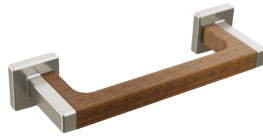

Sensori® Thermostatic Valve Trim with Lever Handle
T66T022-LHP, HL6622
Available with Gap Lever and Lunar Handles

Sensori® Volume Control Trim
T66622
Available with Gap Lever and Lunar Handles

Multi-Function Hand Shower with Linear Square Slide Bar
74799, 85006

Coordinating Products

See the Linear Square style of the Essential™ Shower Series for additional coordinating products.

8" Towel Bar
694722

18" Towel Bar
691822
Available as 24"

Robe Hook
693422

Tissue Holder
695022

Shelf
691022

Universal Flush Lever
696322

Drawer Knob
699222

Drawer Pull
699122