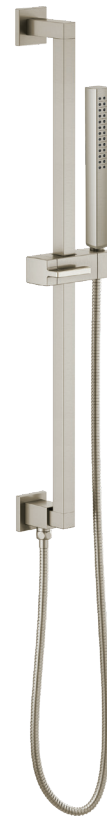

Multi-Function Hand Shower with Linear Square Slide Bar
74799, 85006

Coordinating Products

See the Linear Square style of the Essential™ Shower Series for additional coordinating products.