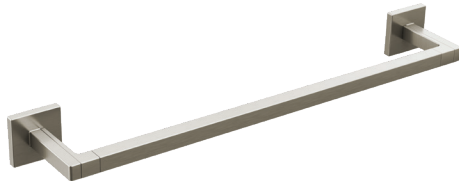

Tub Filler Accessory Kit
695506

Single-Handle Bidet Faucet
68106

Diverter Spout
RP64084

21" Single-Function Raincan Shower Head with Integrated Lighting
81422
Available in 1.75 and 2.5 gpm

Pressure Balance Valve Only Trim with Lever Handle
T60P022-LHP, HL60P22
Available with Gap Lever and Lunar Handles

TempAssure® Thermostatic Valve Only Trim with Lever Handles
T60022-LHP, HL6022
Available with Gap Lever and Lunar Handles

TempAssure® Thermostatic Valve with Integrated Diverter Trim and Lever Handles
T75522-LHP, HL7522
Available as 3 and 6-Function Available with Gap Lever and Lunar Handles

Sensori® Thermostatic Valve Trim with Lever Handle
T66T022-LHP, HL6622
Available with Gap Lever and Lunar Handles

Sensori® Volume Control Trim
T66622
Available with Gap Lever and Lunar Handles

Multi-Function Hand Shower with Linear Square Slide Bar
74799, 85006

Coordinating Products

See the Linear Square style of the Essential™ Shower Series for additional coordinating products.

8" Towel Bar
694722

18" Towel Bar
691822
Available as 24"

Robe Hook
693422

Tissue Holder
695022