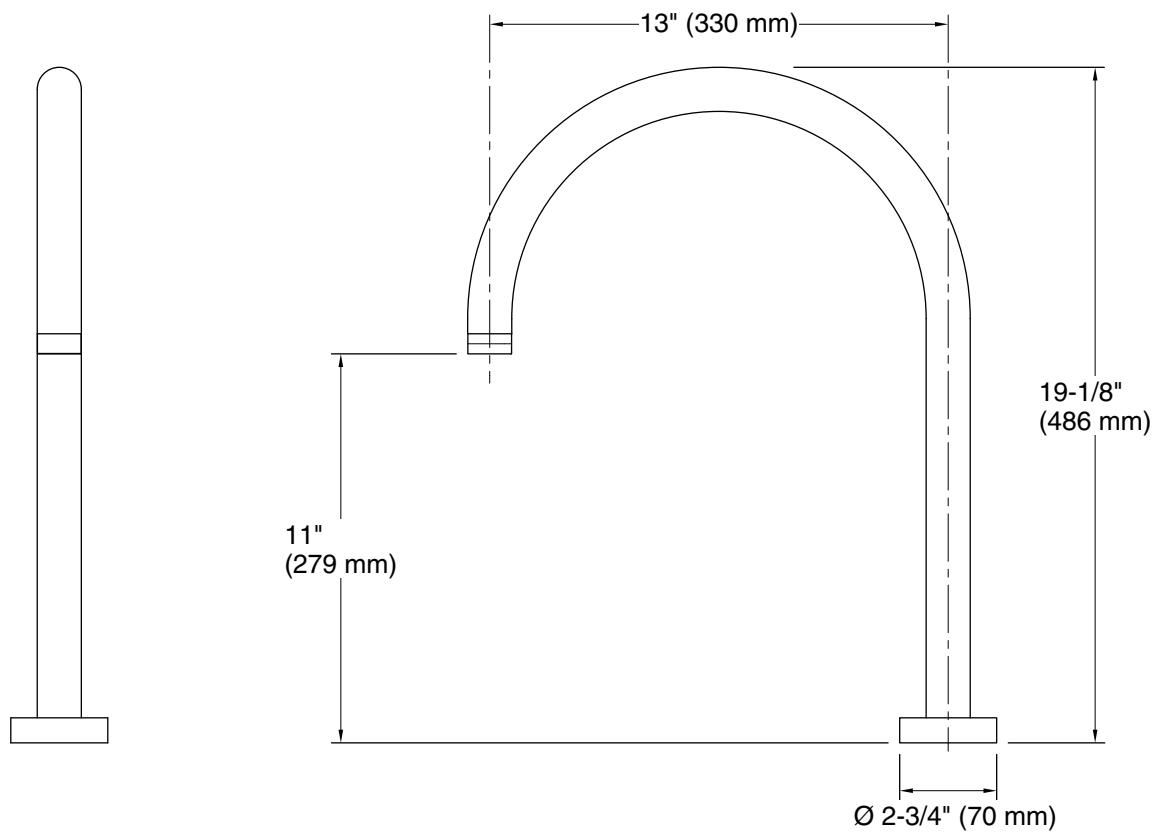

Features

- High arch, nondiverter spout with slip-fit connection
- Laminar flow
- Complements a variety of Kohler deck-mount handles

Material

- Brass
- KOHLER finishes resist corrosion and tarnishing

Installation

- Deck-mount

Recommended Products/Accessories

K-23726 Drain treatment

Codes/Standards

ASME A112.18.1/CSA B125.1

KOHLER® Faucet Lifetime Limited Warranty

See website for detailed warranty information.

Available Colors/Finishes

Color tiles intended for reference only.

Color	Code	Description
	CP	Polished Chrome
	BN	Vibrant® Brushed Nickel
	BV	Vibrant® Brushed Bronze

Technical Information

All product dimensions are nominal.

Spout:

Spout reach: 13" (330 mm)

Notes

Install this product according to the installation instructions.