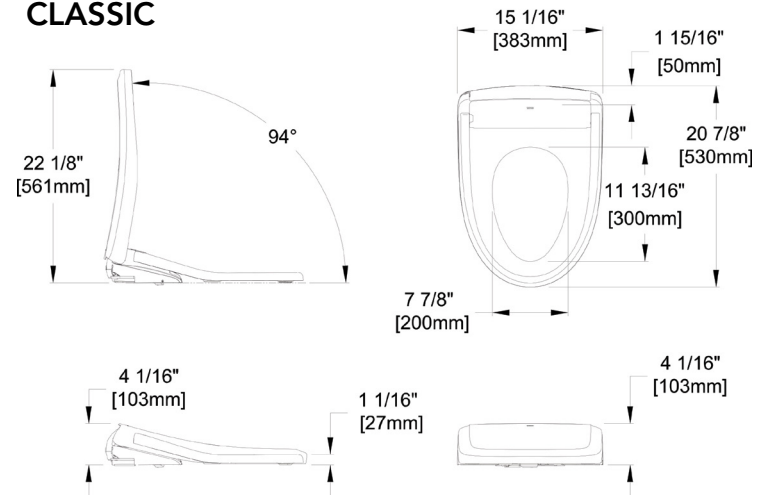

SW4726(AT40)/SW4724(AT40)

WASHLET® S7 ELONGATED

SPECIFICATIONS

Power Rating	AC 120 V, 60 Hz
Power Consumption	1290 W
Max Power Consumption	1446 W
Power Cord Length	3.9 ft (1.2m)
Spray Volume	Rear Cleansing: 0.08 – 0.11 gal/min Rear Soft Cleansing: 0.08 – 0.11 gal/min Front Cleansing: 0.08 – 0.11 gal/min Wide Front Cleansing: 0.09 – 0.11 gal/min
Spray Features	Adjustable Surface Temp: 86°F - 104°F (30°C - 40°C) Safety Device: Temperature Fuse
Warm Air Dryer Features	Adjustable Air Temp: 95°F - 140°F (35°C - 60°C) Airflow Volume: 8.83 ft ³ /min Safety Device: Temperature Fuse
Heated Seat Features	Adjustable Surface Temp: 82°F - 97°F (28°C - 36°C) Safety Device: Temperature Fuse
Water Supply Pressure	Minimum: 7.25 PSI (Flowing) Maximum: 108.75 PSI (Static)
Ambient Temp.	32°F - 104°F (0°C - 40°C)
Warranty	Two Year Limited (Residential) One Year Limited (Commercial)
Shipping Weight	SW4724(AT40) / SW4726(AT40): 14.5 lbs
Shipping Dimensions	SW4724(AT40) / SW4726(AT40): 23-3/8" L x 17-5/8" W x 6-1/4" H

DIMENSIONS

CONTEMPORARY

GFCI outlet of 120V, 15amps.
Power cord is 4' long with 3 prongs.

CLASSIC

GFCI outlet of 120V, 15amps.
Power cord is 4' long with 3 prongs.

TOTO®

These dimensions and specifications are subject to change without notice