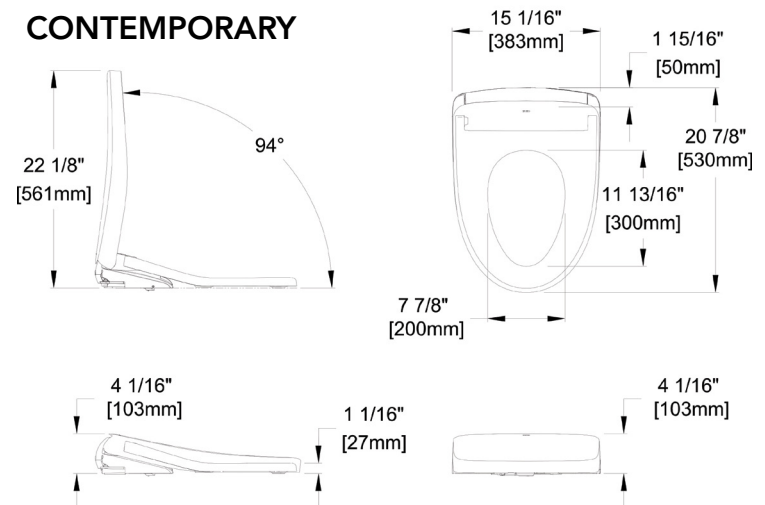

SW4726(AT40)/SW4724(AT40)

WASHLET® S7 ELONGATED

SPECIFICATIONS

Power Rating	AC 120 V, 60 Hz
Power Consumption	1290 W
Max Power Consumption	1446 W
Power Cord Length	3.9 ft (1.2m)
Spray Volume	Rear Cleansing: 0.08 – 0.11 gal/min Rear Soft Cleansing: 0.08 – 0.11 gal/min Front Cleansing: 0.08 – 0.11 gal/min Wide Front Cleansing: 0.09 – 0.11 gal/min
Spray Features	Adjustable Surface Temp: 86°F - 104°F (30°C - 40°C) Safety Device: Temperature Fuse
Warm Air Dryer Features	Adjustable Air Temp: 95°F - 140°F (35°C - 60°C) Airflow Volume: 8.83 ft ³ /min Safety Device: Temperature Fuse
Heated Seat Features	Adjustable Surface Temp: 82°F - 97°F (28°C - 36°C) Safety Device: Temperature Fuse
Water Supply Pressure	Minimum: 7.25 PSI (Flowing) Maximum: 108.75 PSI (Static)
Ambient Temp.	32°F - 104°F (0°C - 40°C)
Warranty	Two Year Limited (Residential) One Year Limited (Commercial)
Shipping Weight	SW4724(AT40) / SW4726(AT40): 14.5 lbs
Shipping Dimensions	SW4724(AT40) / SW4726(AT40): 23-3/8" L x 17-5/8" W x 6-1/4" H

DIMENSIONS

CONTEMPORARY

GFCI outlet of 120V, 15amps.
Power cord is 4' long with 3 prongs.

CLASSIC

GFCI outlet of 120V, 15amps.
Power cord is 4' long with 3 prongs.

TOTO®

These dimensions and specifications are subject to change without notice