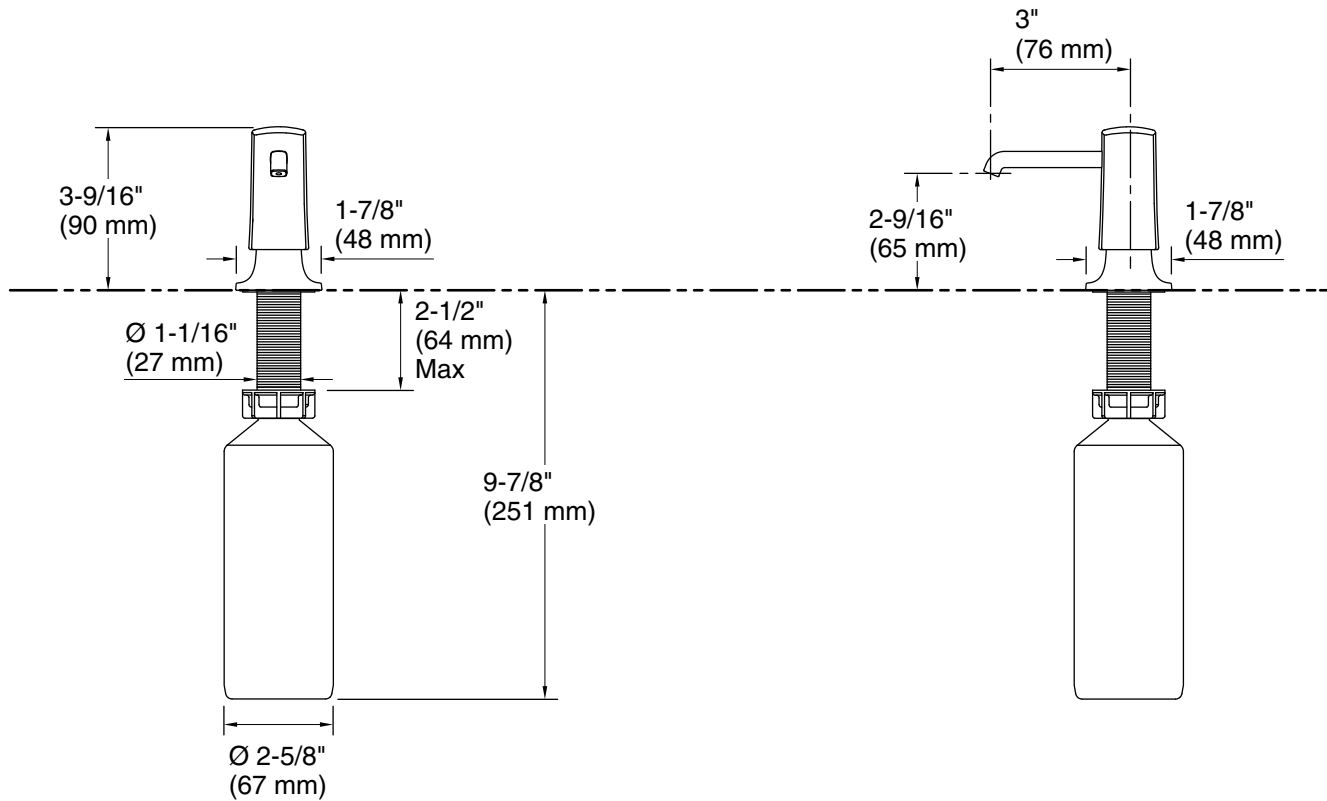

## Features

- Holds up to 16 ounces of soap or lotion; refillable from top
- Greater thread length is suitable for use with thicker countertops
- Coordinates with the Graze® kitchen faucet collection

## Technical Information

All product dimensions are nominal.

Material: Brass/Plastic