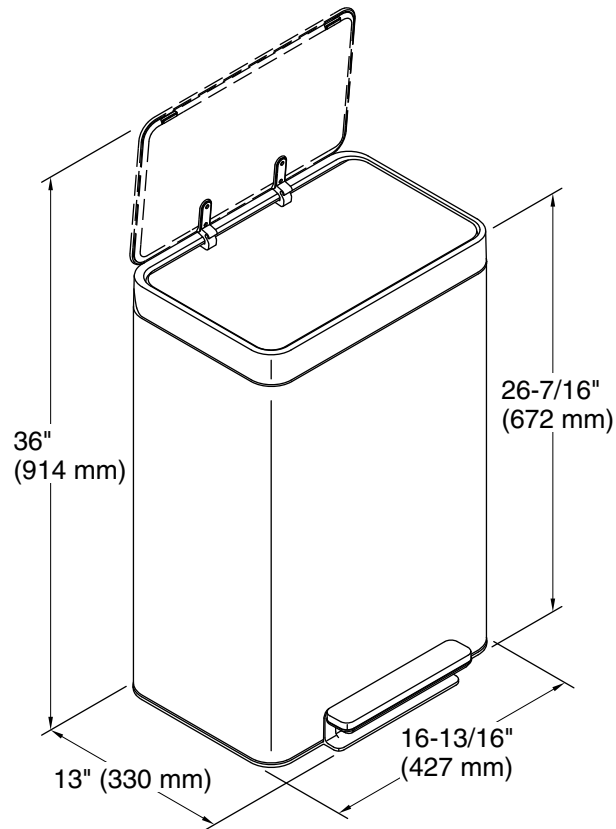

Features

- Dual 5.5-gal. compartments for separating trash and recyclables
- Fits 13-gal. trash bags
- Fingerprint-resistant finish stays clean longer
- Hands-free operation with durable metal foot pedal
- Raised liners and locking rim for easy bag changes
- Quiet-Close™ lid closes gently and silently
- Space-saving profile fits snugly against wall or cabinets
- Hinge design protects wall from scuffs
- Removable plastic liners are easy to clean
- Cleans easily with a microfiber cloth. No need for chemicals or abrasives

Technical Information

All product dimensions are nominal.

Material: Stainless Steel