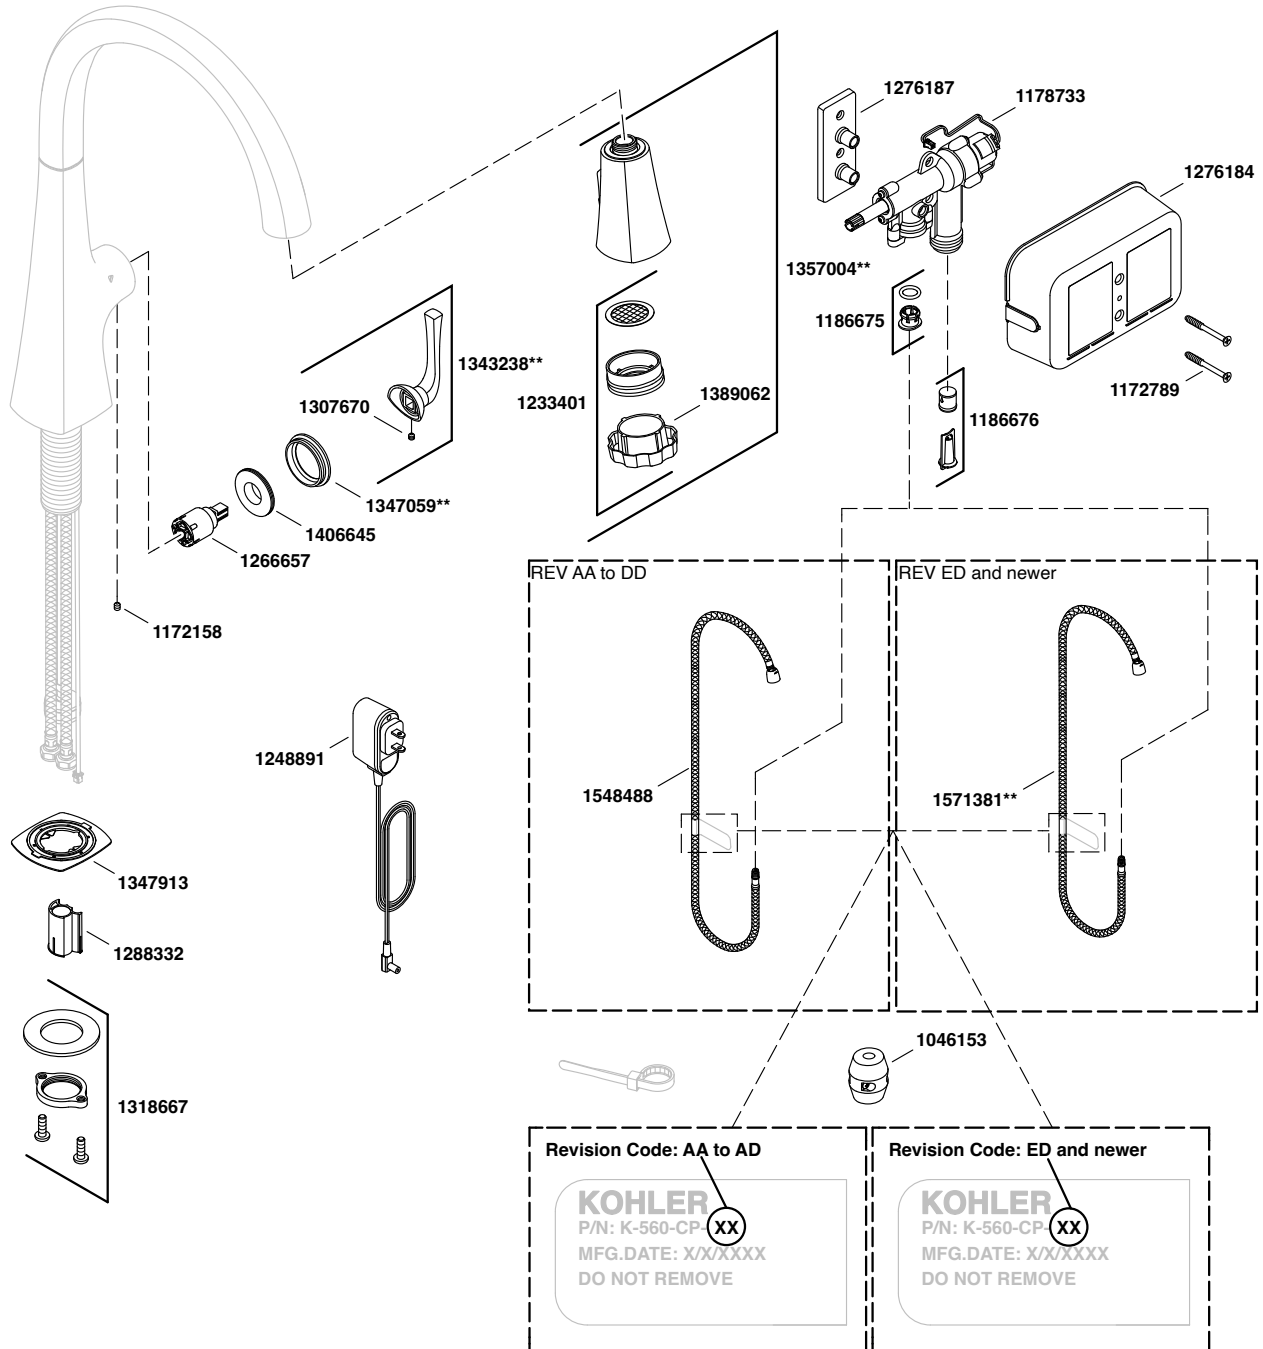

# Graze® Pull-down kitchen sink faucet v

Pull-down kitchen sink faucet with three-function sprayhead  
K-22063

1343230-8-E

©2025 Kohler Co.

# Graze® Pull-down kitchen sink faucet v

Pull-down kitchen sink faucet with three-function sprayhead  
K-22063

1343231-8-E

©2025 Kohler Co.