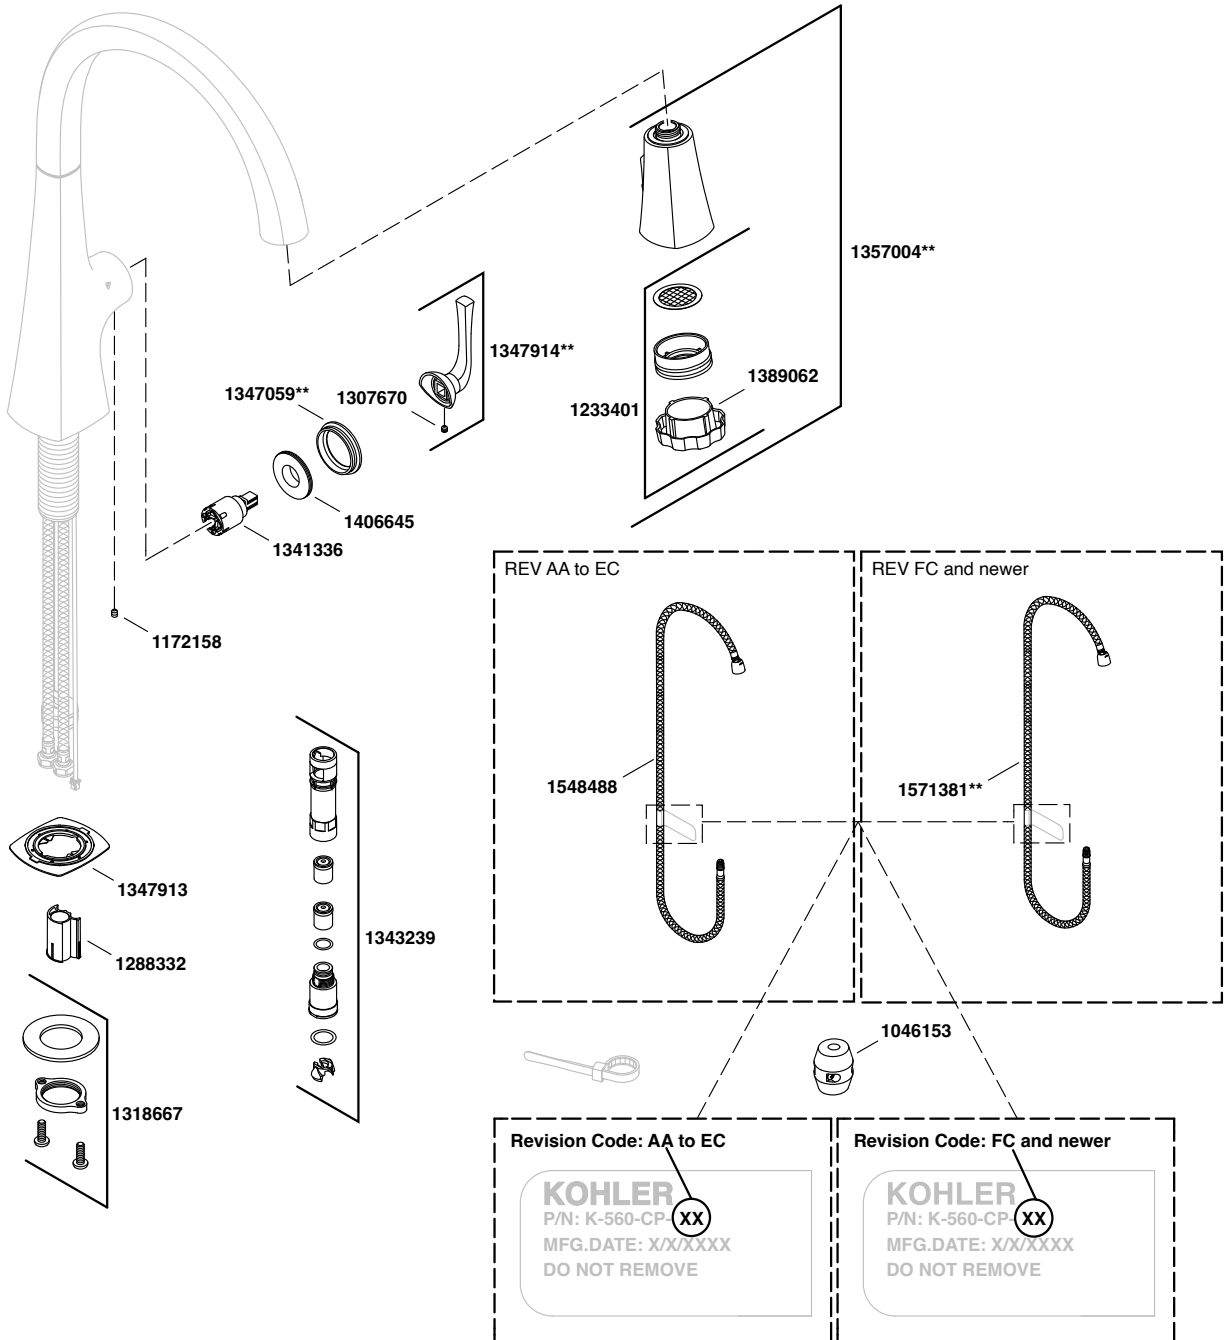

# Graze® Pull-down kitchen sink faucet v

Pull-down kitchen sink faucet with three-function sprayhead  
K-22063

1343230-8-E

©2025 Kohler Co.

# Graze® Pull-down kitchen sink faucet v

Pull-down kitchen sink faucet with three-function sprayhead  
K-22063

1343231-8-E

©2025 Kohler Co.