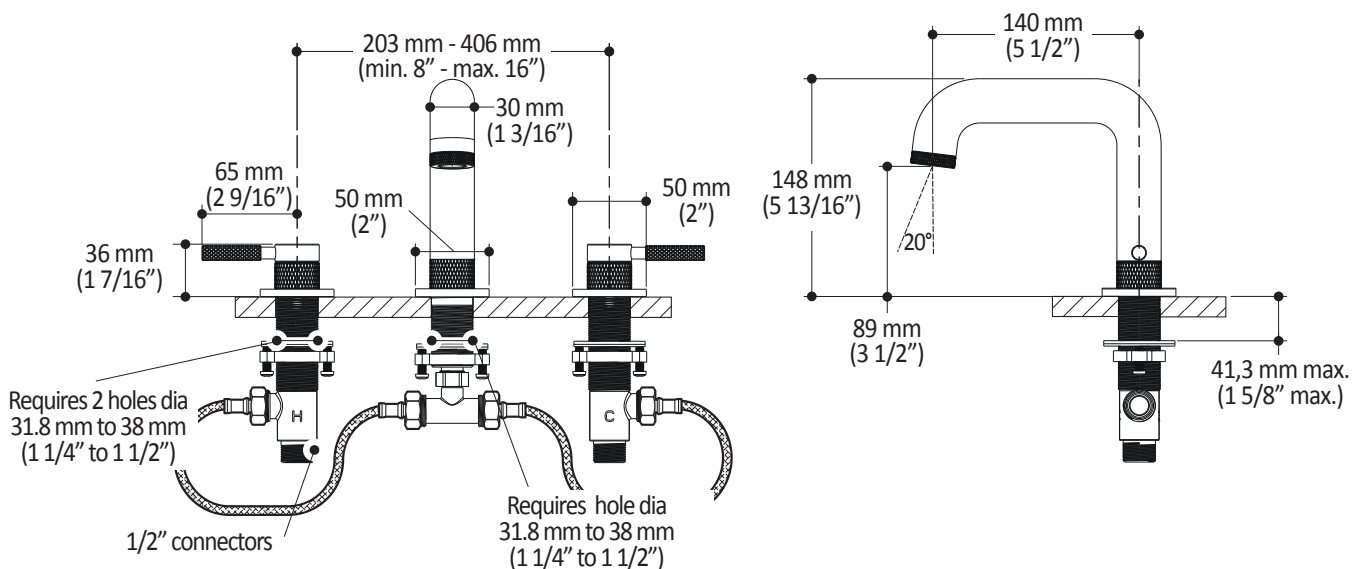

ONCE UPON A TIME...WATER®

PRECISO™

BF1798

Widespread Lavatory Faucet

SPÉCIFICATIONS

Features

- Solid brass construction
- Aerated, hidden and adjustable stream (20°)
- Ceramic disc cartridge
- Lead Free: low lead product (less than 0.25%)

Colors (Finishes)

- Chrome: BF1798-110

Maximum flow rate

- 8.3 L/min (2.2 gpm)

Certifications

The specified model meets or exceeds the following standards;

Installation Notes

This product must be installed following the installation instructions provided.

Product dimensions:

Important: Dimensions are approximated and are subject to changes. Please refer to the installation instructions.

ONCE UPON A TIME...WATER®

1355, 2nd Street, Industrial Park
Sainte-Marie (Québec)
Canada G6E 1G9