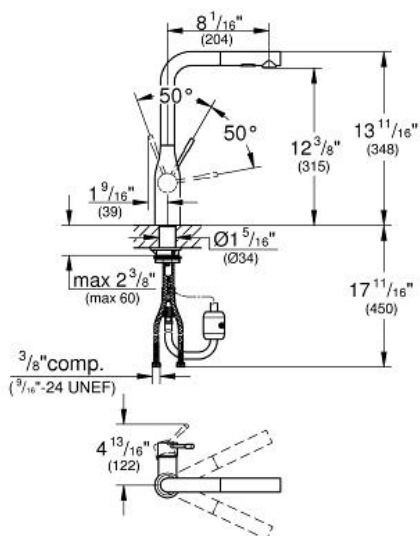

ADA

Product Description:
ESSENCE
Single-Handle Kitchen Faucet

Standard Specification:

- High spout
- Single hole installation
- **GROHE StarLight** finish
- **GROHE SilkMove** 28 mm ceramic cartridge
- **Pull-out Dual Spray Control** - switches back and forth between regular flow and spray
- Diverter: laminar spray/SpeedClean shower jet
- Automatic return to laminar spray
- Swivel tubular spout
- Swivel area 360°
- Integrated non-return valve
- Protected against backflow
- Stainless steel flex lines
- Quick installation system
- Min. recommended pressure: 15 psi (1.0 bar)