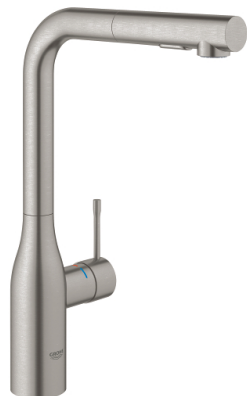

ESSENCE
Single-Handle Kitchen Faucet
MODEL # 30271DC0

Pure Freude
an Wasser

GROHE

GROHE CANADA, INC. | 5900 Avebury Road, Mississauga, Ontario, Canada L5R 3M3
Phone: 905-271-2929 | Fax: 905-271-9494 | info@grohe.ca

ADA

Product Description:
ESSENCE
Single-Handle Kitchen Faucet

Standard Specification:

- High spout
- Single hole installation
- **GROHE StarLight** finish
- **GROHE SilkMove** 28 mm ceramic cartridge
- **Pull-out Dual Spray Control** - switches back and forth between regular flow and spray
- Diverter: laminar spray/SpeedClean shower jet
- Automatic return to laminar spray
- Swivel tubular spout
- Swivel area 360°
- Integrated non-return valve
- Protected against backflow
- Stainless steel flex lines
- Quick installation system
- Min. recommended pressure: 15 psi (1.0 bar)