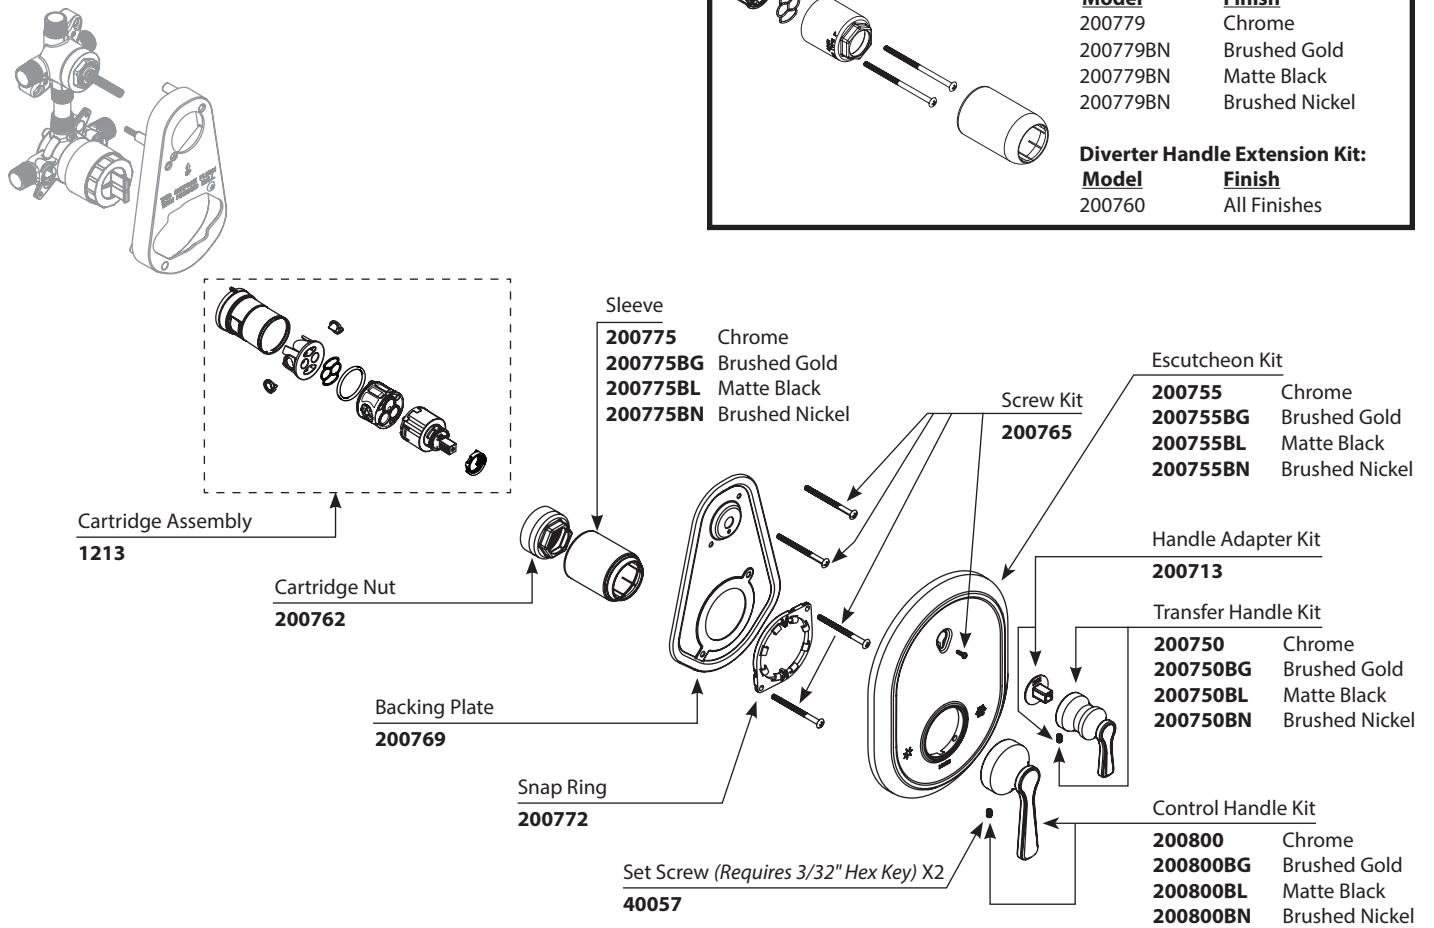

MOEN®

Illustrated Parts

- Order by Part Number
- Trim can be used with U232 Series and U362 Series series valve

COLINET™
M-CORE™ 3-Series Valve Trim
with Integrated Transfer Valve

MODEL	FINISH
UTS9211	Chrome
UTS9211BG	Brushed Gold
UTS9211BL	Matte Black
UTS9211BN	Brushed Nickel

Optional 1" Handle Extension Kit
(Control and Diverter Kit Is Required)

Control Handle Extension Kits:	
Model	Finish
200779	Chrome
200779BN	Brushed Gold
200779BN	Matte Black
200779BN	Brushed Nickel

Diverter Handle Extension Kit:	
Model	Finish
200760	All Finishes