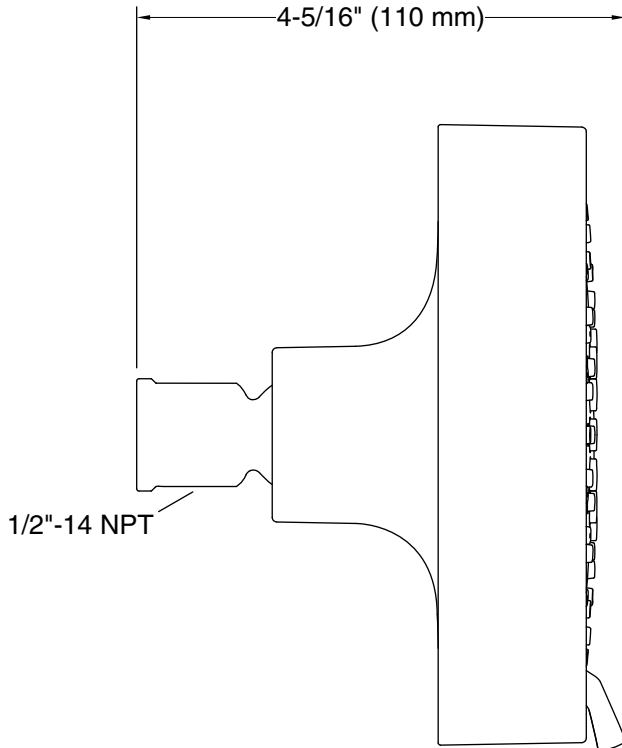

#### Installation

- Shower arm and flange sold separately
- 1/2"-14 NPT connection.
- Wall-mount

### Technical Information

All product dimensions are nominal.