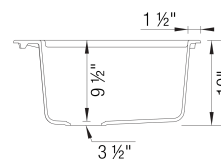

#### Specifications:

3 1/2" (90 mm) stainless steel strainer(s)

Installation instructions

Cut-out template

Drop-in clips

Limited lifetime warranty

Clips #406251 sold separately for undermount installation.

Depending on cabinet construction, a different cabinet size may be required. Consult the cabinet manufacturer.

4 additional knock-out holes

Cubed weight: 111 lbs.