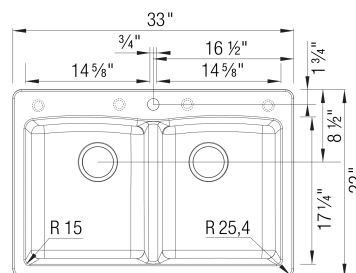

### Design and planning tips

- Min cabinet size: 36 in ( 915 mm )

4 additional knock-out holes

Cubed weight: 111 lbs.