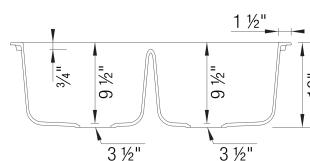

Optional Accessories

Sink Grid	406468
CapFlow Strainer Cover	517666
Sink Grid	406469
Floating Dish Rack	406998

Warranty

Limited lifetime warranty on all sinks and faucets. One-year warranty on all accessories and soap dispensers.

Code/Standards Compliance

BLANCO sinks and faucets are third-party tested and certified to CSA, cUPC, ANSI/ASME, IAPMO and NSF standards and listed by applicable certification bodies. For more information on individual product listings, contact our office or listing organization.

Need support? Learn more by watching our sink & faucet How-to videos:

<https://www.blanco.com/ca-en/support/how-to-videos/how-to-videos-for-sinks/>

BLANCO Canada Inc
100 Corporation Drive
Brampton ON L6S 6B5

Tel & Fax

Tel: 905-494-2400 Toll free: 1-877-425-2626

Fax: 905-494-2425 Toll free: 1-877-825-2626

While BLANCO strives to provide accurate information, all images and dimensions in this document are intended for reference only and are subject to change at any time without notice. This document is not intended for use as an installation guide. For