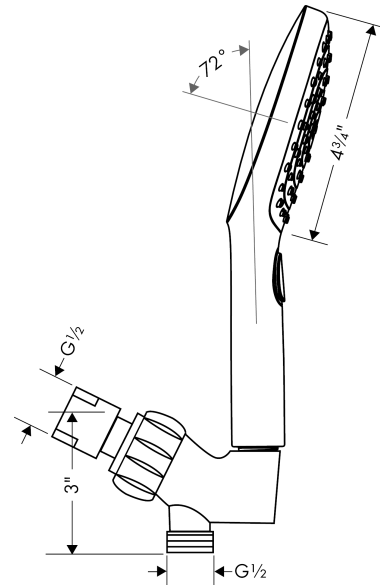

Raindance Select E
Handshower Set 120 3-Jet, 2.5 GPM
Finishes : white/chrome Part no. : **04541400**

Description

Features

- Spray modes: Rain, RainAir, WhirlAir
- Select button for comfortable alternation of spray modes
- 30° adjustment
- Flow: 2.5 GPM

Item details

Technology

Compliance

Product image

Scale drawing

Raindance Select E
Handshower Set 120 3-Jet, 2.5 GPM
Finishes : white/chrome Part no. : 04541400

Exploded drawing

Year of production: >04/15

Raindance Select E
Handshower Set 120 3-Jet, 2.5 GPM
 Finishes : white/chrome Part no. : **04541400**

Spare parts list

Year of production: >04/15

Pos.	Description	Part no.	Price	PU
1	filter packing	88649000	-	1
2	non return valve	95699000	-	1
3	shower holder	06505003	-	1
4	seal	98058000	-	1
5	shower hose 1,60 m	28276003	-	1
6	filter packing	94246000	-	1
7	handshower	26521401	-	1