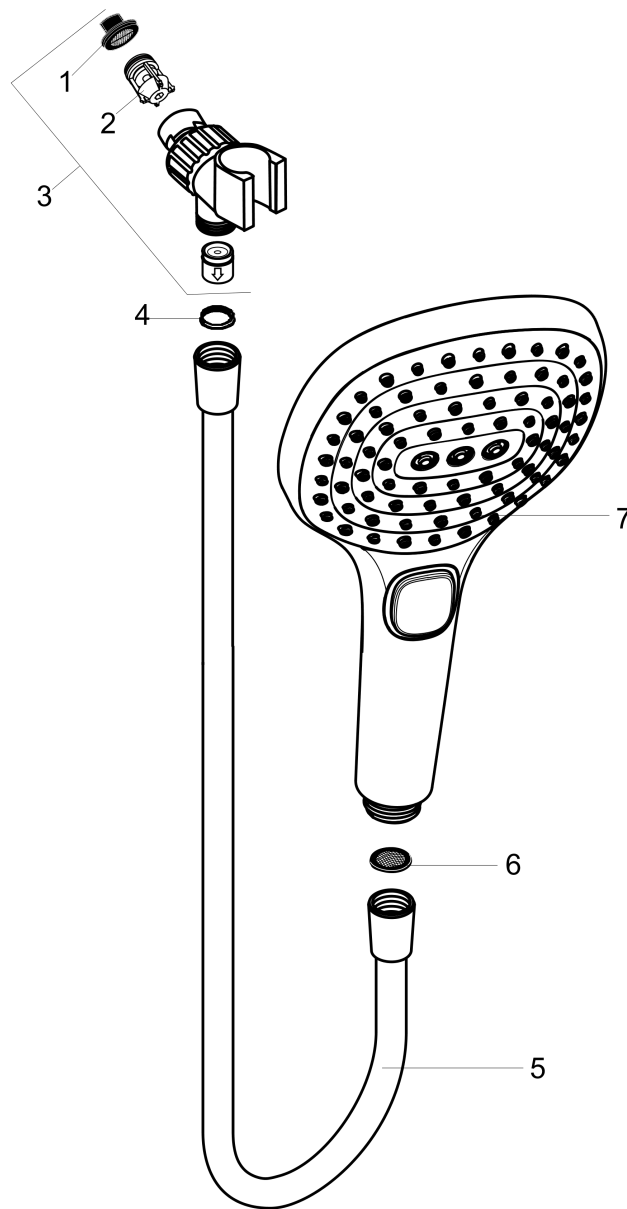

Raindance Select E
Handshower Set 120 3-Jet, 2.5 GPM
Finishes : white/chrome Part no. : **04541400**

Description

Features

- Spray modes: Rain, RainAir, WhirlAir
- Select button for comfortable alternation of spray modes
- 30° adjustment
- Flow: 2.5 GPM

Item details

Technology

Compliance

Product image

Scale drawing

Raindance Select E
Handshower Set 120 3-Jet, 2.5 GPM
Finishes : white/chrome Part no. : 04541400

Exploded drawing

Year of production: >04/15

Raindance Select E
Handshower Set 120 3-Jet, 2.5 GPM
 Finishes : white/chrome Part no. : **04541400**

Spare parts list

Year of production: >04/15

Pos.	Description	Part no.	Price	PU
1	filter packing	88649000	-	1
2	non return valve	95699000	-	1
3	shower holder	06505003	-	1
4	seal	98058000	-	1
5	shower hose 1,60 m	28276003	-	1
6	filter packing	94246000	-	1
7	handshower	26521401	-	1