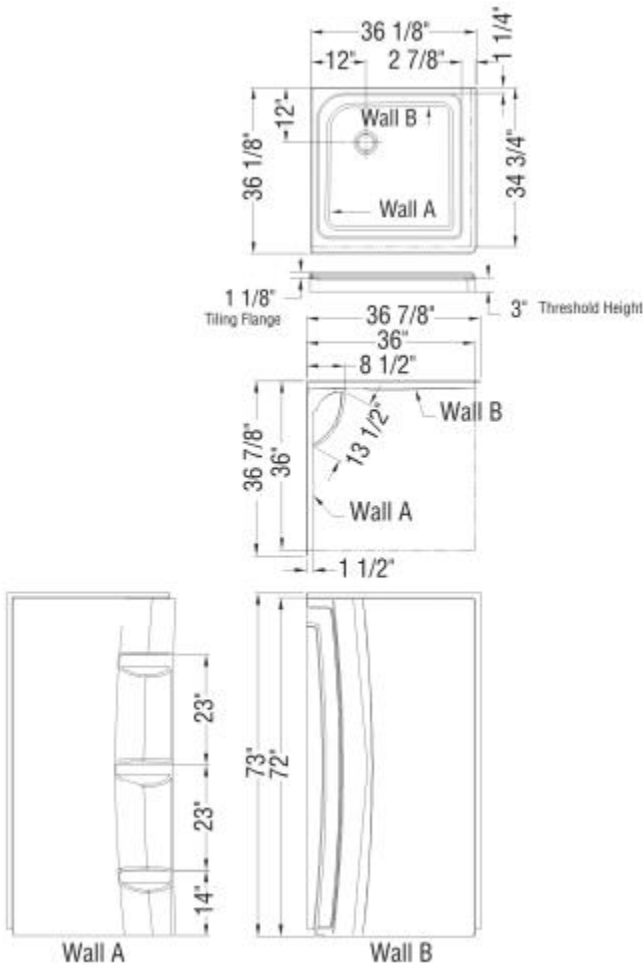

Square Base 36 3 in. 36 x 36 Acrylic Corner Shower Base

Model number:

101432-000-001-000

Dimensions: 36.125" x 36.125" x 4.125"

Installation:

Material: Acrylic

Standard Features:

- Direct to stud corner installation that will save time and money
- Durable high shine acrylic stays warm to the touch and is easy to clean
- 3-inch low threshold for easy access
- Textured bottom for added safety
- Walls with convenient foot rest available, designed to be easier to clean
- Ensure fit with MAAX Radia Corner Door # 137448-900

Standard Colors:

White

Certifications

MAAX products adhere to one or more of the following certifications:

MAAX

Square Base 36 3 in. 36 x 36 Acrylic Corner Shower Base

Model number:

101432-000-001-000

Dimensions: 36.125" x 36.125" x 4.125"

Installation:

Material: Acrylic

Dimensions

36 1/4 x 36 1/4 x 4 1/4 In.
(918 x 918 x 105 mm)

Weight

40 lbs - 18 kg

Shape

Square

Drain location:

Corner

All dimensions are approximate. Structure measurements must be verified against the unit to ensure proper fit.

Project:

Contractor:

Representative:

Date: