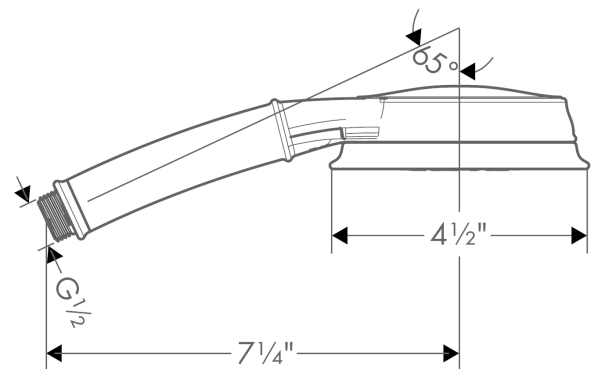

**Croma 100 Classic  
Handshower 3-Jet, 2.5 GPM**

Finishes : **rubbed bronze** Part no. : **04072920**

**Description**

**Features**

- Spray modes: Full, Pulsating Massage, Intense Turbo
- 75 no-clog spray channels
- Flow: 2.5 GPM (9.5 L/Min)

**Technology**

**Product image**

**Scale drawing**

**Croma 100 Classic**  
**Handshower 3-Jet, 2.5 GPM**  
Finishes : **rubbed bronze** Part no. : **04072920**

Exploded drawing

Year of production: >02/08

**Croma 100 Classic  
Handshower 3-Jet, 2.5 GPM**

Finishes : **rubbed bronze** Part no. : **04072920**

**Spare parts list**

Year of production: >**02/08**

<b>Pos.</b>	<b>Description</b>	<b>Part no.</b>	<b>PC</b>	<b>PU</b>
1	filter packing	94246000	0	1