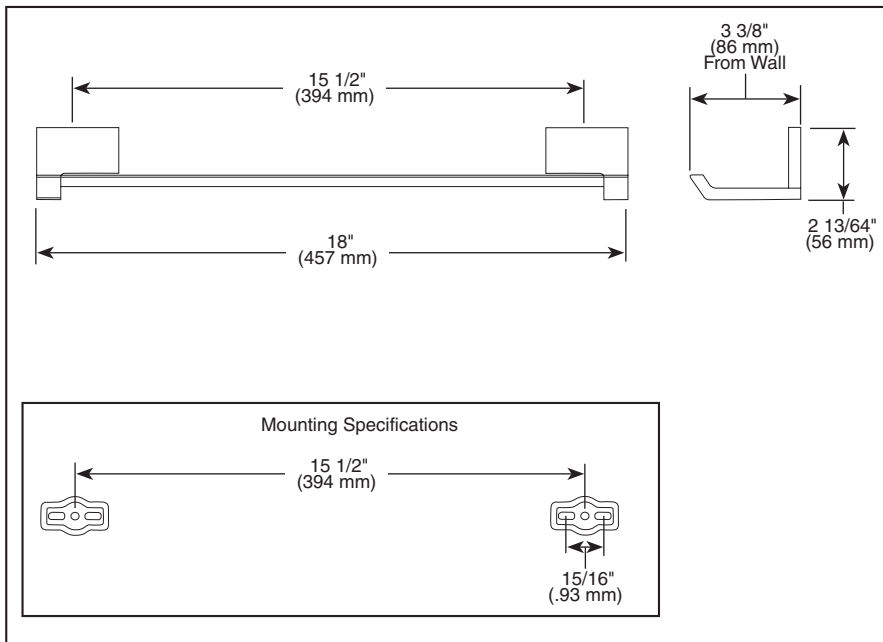

## ACCESSORIES

- Siderna™ Bath Collection
- 18" Towel Bar

Submitted Model No.: \_\_\_\_\_

Specific Features: \_\_\_\_\_

▲ Designate proper finish suffix

### STANDARD SPECIFICATIONS:

- Wood blocking is preferable behind all wall surfaces. If wood blocking is not available, the following fasteners are suggested: Tile/Masonry-Plastic or lead Anchors; Plaster/drywall-Toggle bolts.
- Mounting hardware and mounting instructions included with product.
- Note: Only plastic anchors are included with the mounting hardware.