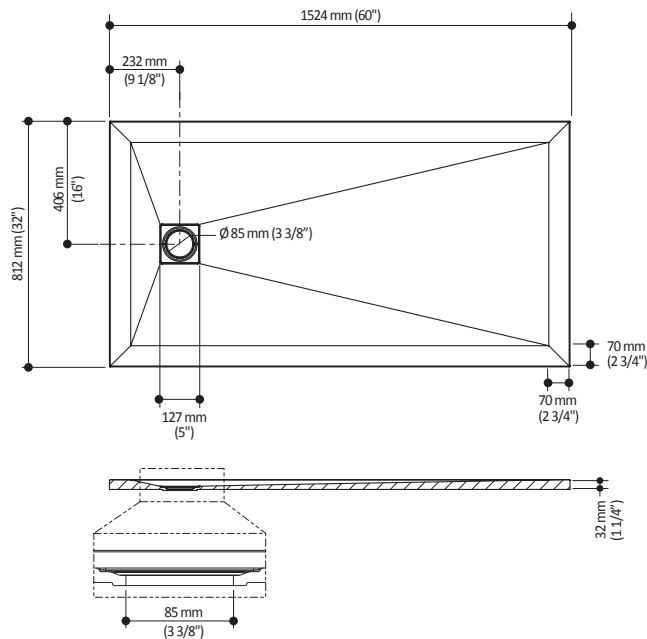

ONCE UPON A TIME...WATER®

LAUZA™

BW2092

60" x 32" Castylat™ Textured Shower Base

SPECIFICATIONS

Features

- Castylat™ rectangular textured shower base
- Corner, alcove or wall-mounted installation
- Recessed installation possible
- 1524 mm x 812 mm (60" x 32")
- Low-32 mm (1 1/4") threshold
- Included: ABS Drain and sleek cover grids available in 2 finishes
- Aluminum tiling flange kit included
- Easy to clean and maintain

Product dimensions:

Included: ABS Drain and cover grids available in 2 finishes

Important: Dimensions are approximated and are subject to changes. Please refer to the installation instructions.

ONCE UPON A TIME...WATER®