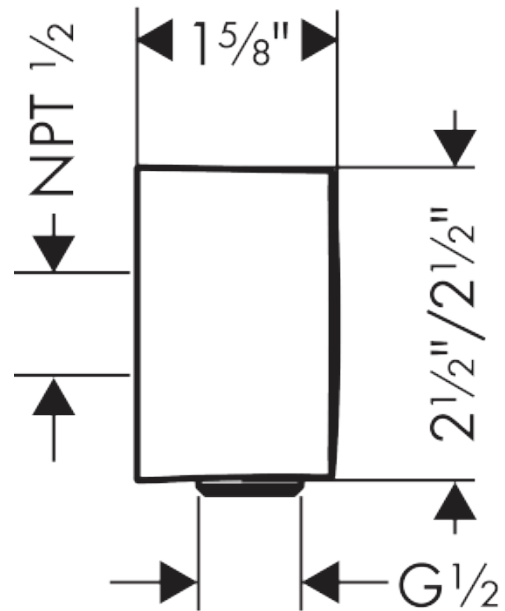

AXOR ShowerSolutions
Wall Outlet softsquare with Check Valves
 Finishes : **brushed nickel** Part no. : **36731821**

Features

- For All 1/2" hoses
- Plastic connection angle
- 1/2" NPT

Item details

List Price \$ 155.00

Compliance

Product image

Scale drawing

AXOR ShowerSolutions
Wall Outlet softsquare with Check Valves
Finishes : **brushed nickel** Part no. : **36731821**

Exploded drawing

Year of production: >12/17