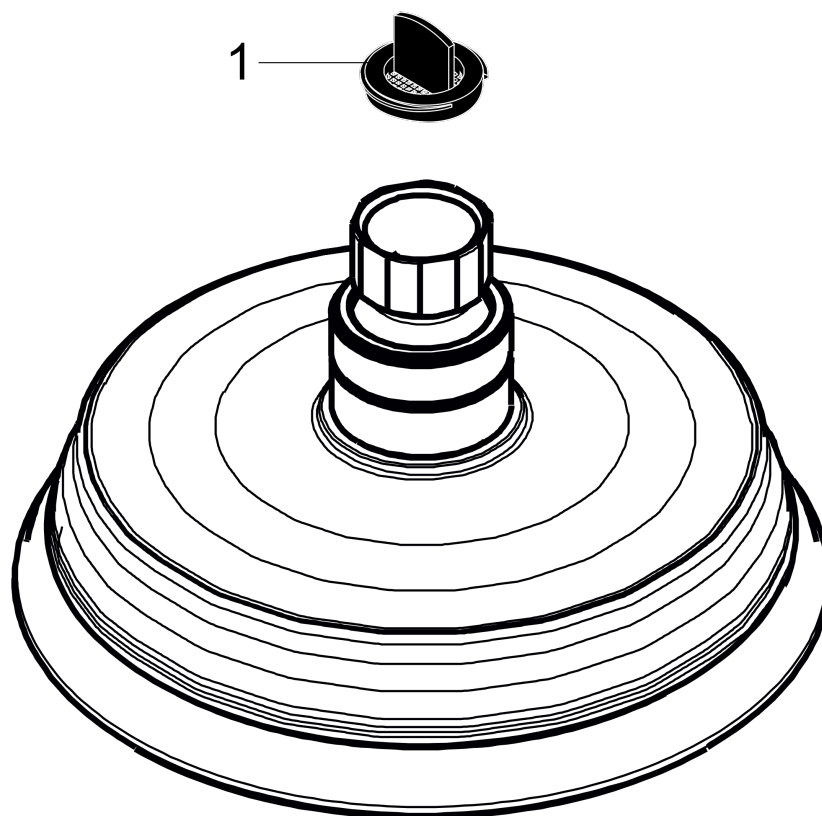

**Croma 100 Classic
Showerhead 3-Jet, 2.5 GPM**

Finishes : **polished nickel** Part no. : **04070830**

Description

Features

- Spray modes: Full, Pulsating Massage, Intense Turbo
- 75 no-clog spray channels
- Flow: 2.5 GPM (9.5 L/Min)

Technology

Product image

Scale drawing

Croma 100 Classic
Showerhead 3-Jet, 2.5 GPM

Finishes : **polished nickel** Part no. : **04070830**

Exploded drawing

Year of production: >01/08

**Croma 100 Classic
Showerhead 3-Jet, 2.5 GPM**

Finishes : **polished nickel** Part no. : **04070830**

Spare parts list

Year of production: >**01/08**

Pos.	Description	Part no.	PC	PU
1	filter packing	96477000	0	1