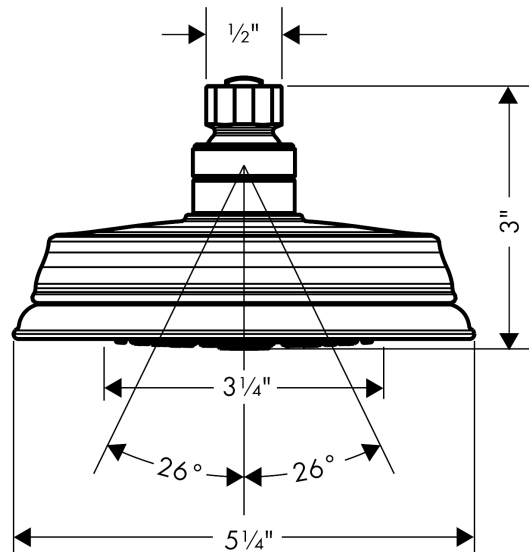

**Croma 100 Classic
Showerhead 3-Jet, 2.5 GPM**

Finishes : **polished nickel** Part no. : **04070830**

Description

Features

- Spray modes: Full, Pulsating Massage, Intense Turbo
- 75 no-clog spray channels
- Flow: 2.5 GPM (9.5 L/Min)

Technology

Product image

Scale drawing

Croma 100 Classic
Showerhead 3-Jet, 2.5 GPM

Finishes : **polished nickel** Part no. : **04070830**

Exploded drawing

Year of production: >01/08

**Croma 100 Classic
Showerhead 3-Jet, 2.5 GPM**

Finishes : **polished nickel** Part no. : **04070830**

Spare parts list

Year of production: >**01/08**

Pos.	Description	Part no.	PC	PU
1	filter packing	96477000	0	1