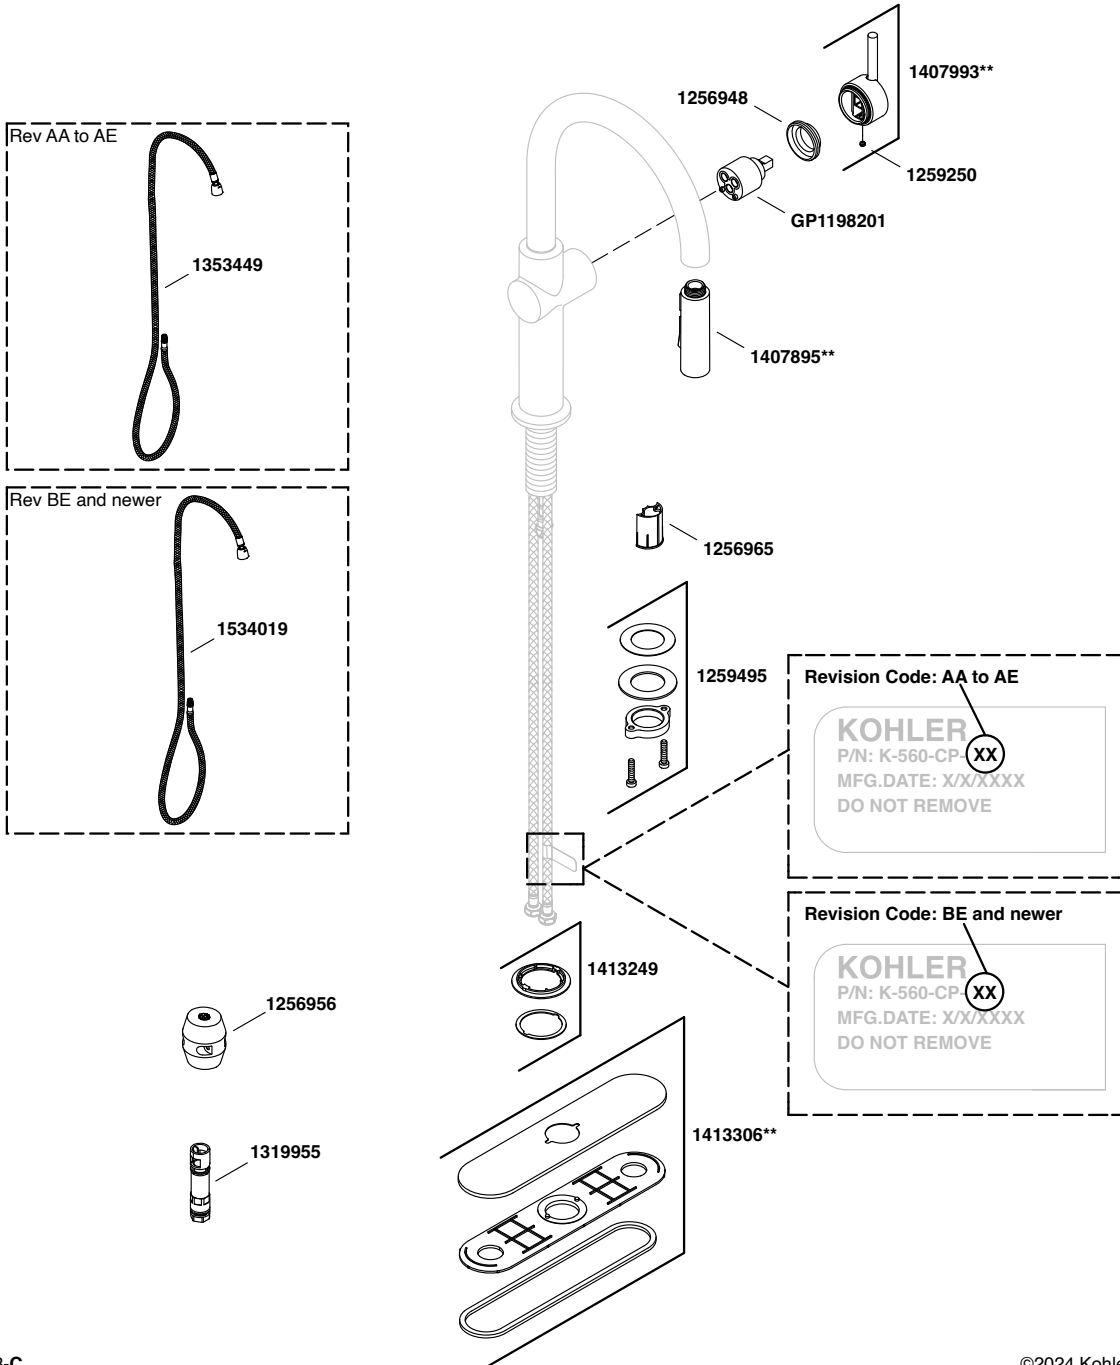

Crue® Pull-down kitchen sink faucet w

Pull-down kitchen sink faucet with three-function sprayhead
K-22972

1441972-8-C

©2024 Kohler Co.