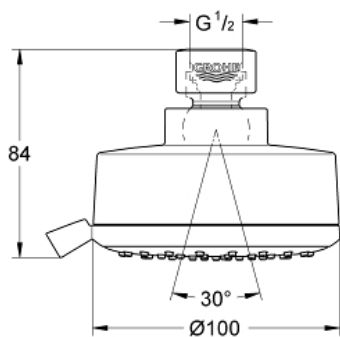

NEW TEMPESTA
COSMOPOLITAN 100
Shower Head 4 Sprays
MODEL # 27591001

Pure Freude
an Wasser

GROHE

Product Description:
NEW TEMPESTA COSMOPOLITAN 100
Shower Head 4 Sprays

Standard Specification:

- 4 Sprays: GROHE Rain O², Rain, Massage and Jet
- Rotating ball joint $\pm 15^\circ$
- 1/2" Connection thread
- 2.5 gpm (9.5 l/min) flow limiter
- **GROHE DreamSpray** perfect spray pattern
- **GROHE StarLight** chrome finish
- **SpeedClean** anti-lime system
- Inner WaterGuide for a longer life
- Max Flow Rate 2.5 gpm (9.5 L/min)
- Min. recommended pressure: 15 psi (1.0 bar)