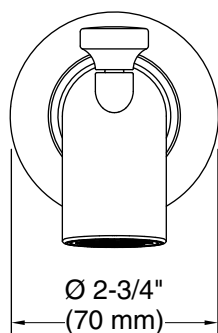

Technical Information

All product dimensions are nominal.

Drain included: No

Notes

Install this product according to the installation instructions.