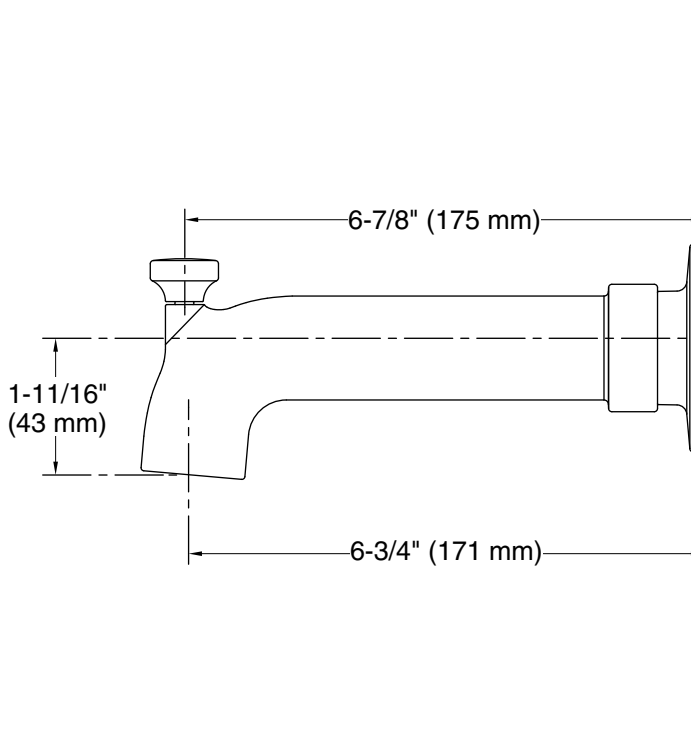

Technical Information

All product dimensions are nominal.

Drain included: No

Notes

Install this product according to the installation instructions.