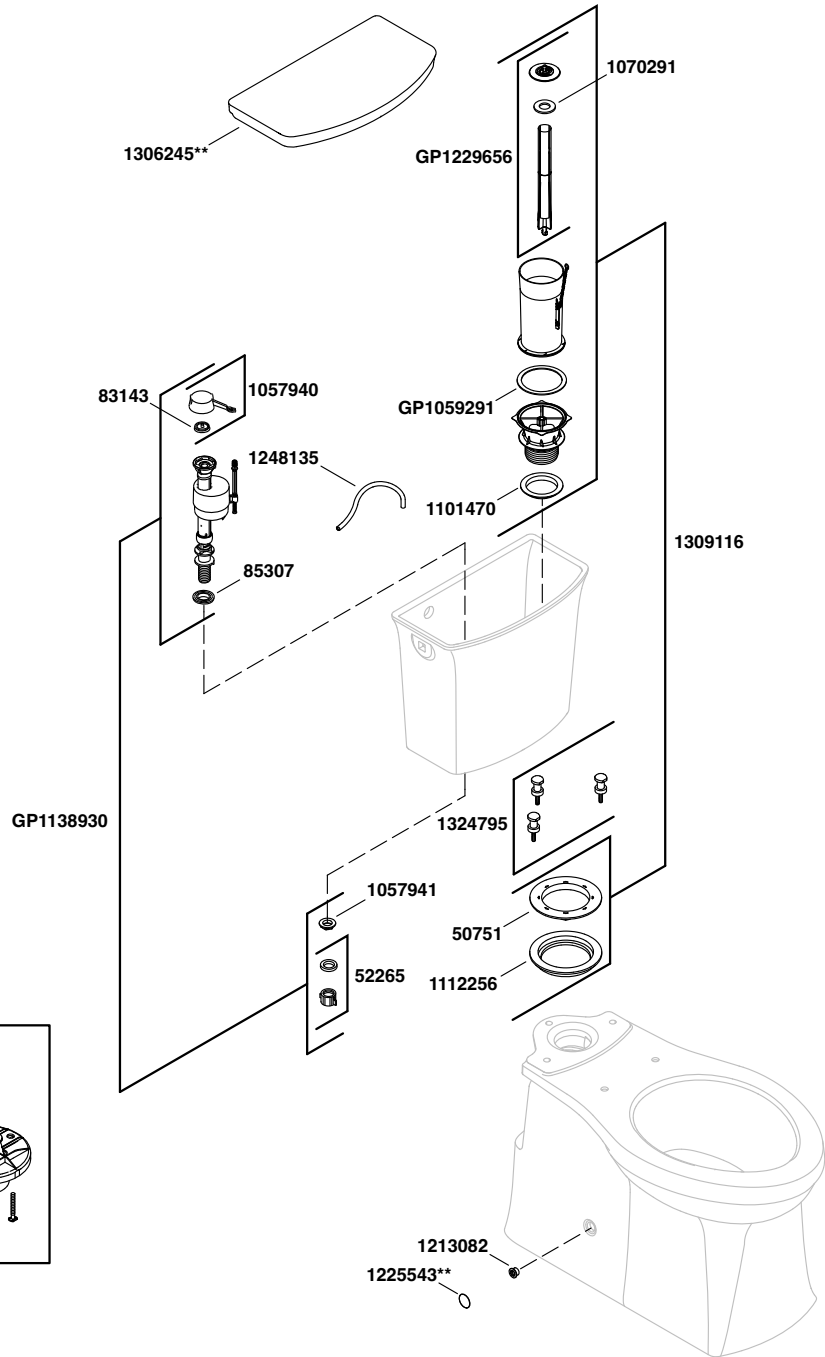

Corbelle® Two-piece elongated toilet w

Two-piece elongated toilet with skirted trapway, 1.28 gpf
K-3814-RA

If your fill valve appears like the one below, replace with 1468017

1292297** (LH)
1292860** (RH)
78132

1267750

K-5383(10" Rough-in)
1265858(12" Rough-in)
K-5381(14" Rough-in)

1232059

1324664-8-B

©2022 Kohler Co.