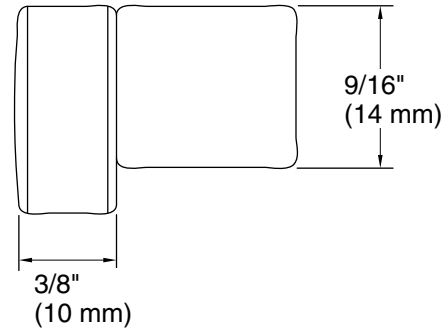

Technical Information

All product dimensions are nominal.

Material: Zinc

Notes

Install this product according to the installation guide.