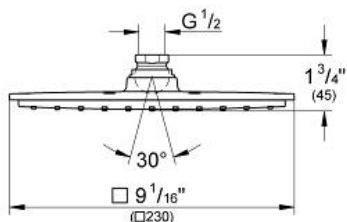

RAINSHOWER ALLURE 230

Shower Head 1 Spray

MODEL # 27480000

Pure Freude
an Wasser

Product Description:
RAINSHOWER ALLURE 230
Shower Head 1 Spray

Standard Specification:

- Rain spray pattern (1 spray-rain)
- 230 x 230 mm
- Metal
- Ball joint with turning angle $\pm 15^\circ$
- 1/2" Connection thread
- 2.5 gpm (9.5 l/min) flow limiter
- **GROHE DreamSpray** perfect spray pattern
- **GROHE StarLight** chrome finish
- **SpeedClean** anti-lime system
- Suitable for instantaneous heater
- Max Flow Rate 2.5 gpm at 80 psi (9.5 L/min)
- Min. recommended pressure: 15 psi (1.0 bar)