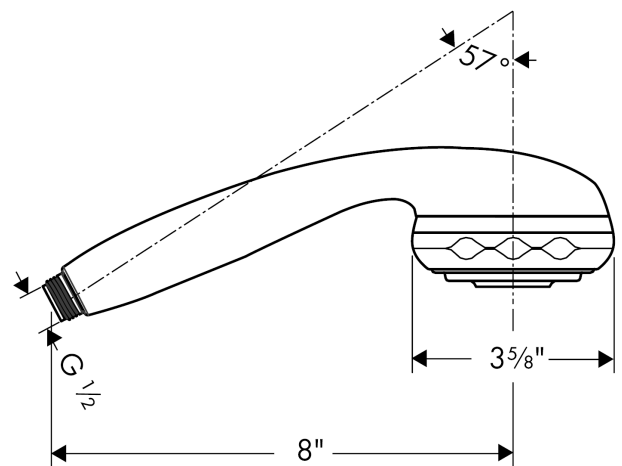

Clubmaster

Handshower 3-Jet, 2.5 GPM

Finishes : **brushed nickel** Part no. : **28525821**

Description

Features

- 72 no-clog spray channels
- Spray modes: Full, Soft spray, Pulsating Massage
- Flow: 2.5 GPM

Item details

List Price \$ 329.00

Technology

Compliance

Product image

Scale drawing

Clubmaster

Handshower 3-Jet, 2.5 GPM

Finishes : **brushed nickel** Part no. : **28525821**

Exploded drawing

Year of production: >09/03

Clubmaster**Handshower 3-Jet, 2.5 GPM**Finishes : **brushed nickel** Part no. : **28525821****Spare parts list**