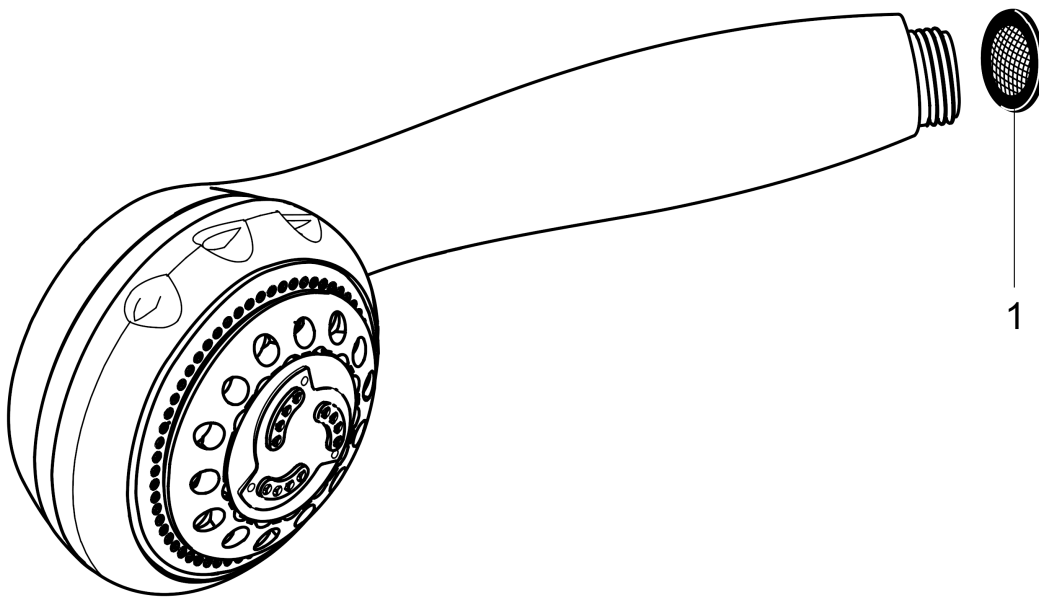

Clubmaster

Handshower 3-Jet, 2.5 GPM

Finishes : **brushed nickel** Part no. : **28525821**

Description

Features

- 72 no-clog spray channels
- Spray modes: Full, Soft spray, Pulsating Massage
- Flow: 2.5 GPM

Item details

List Price \$ 329.00

Technology

Compliance

Product image

Scale drawing

Clubmaster

Handshower 3-Jet, 2.5 GPM

Finishes : **brushed nickel** Part no. : **28525821**

Exploded drawing

Year of production: >09/03

Clubmaster**Handshower 3-Jet, 2.5 GPM**Finishes : **brushed nickel** Part no. : **28525821****Spare parts list**