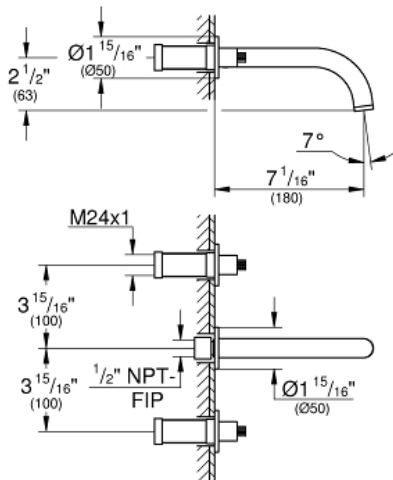

# ATRIO 8" Widespread Two-Handle Bathroom Faucet M-Size

MODEL # 20173003

GROHE CANADA, INC. | 5900 Avebury Road, Mississauga, Ontario, Canada L5R 3M3  
Phone: 905-271-2929 | Fax: 905-271-9494 | info@grohe.ca

#### Product Description:

ATRIO

8" Widespread Two-Handle Bathroom Faucet M-Size

#### Standard Specification:

- Wall mount
- GROHE StarLight chrome finish
- Valves hot/cold with 1/2" (13mm) cartridge (90°)
- Center distance 7 7/8" (200mm)
- Requires Vessel Rough-In Valve 33 885
- Less handles – order 18 026 or 18 027 (sold separately)
- Flow rate: 4.5 L/min (1.2 gpm)