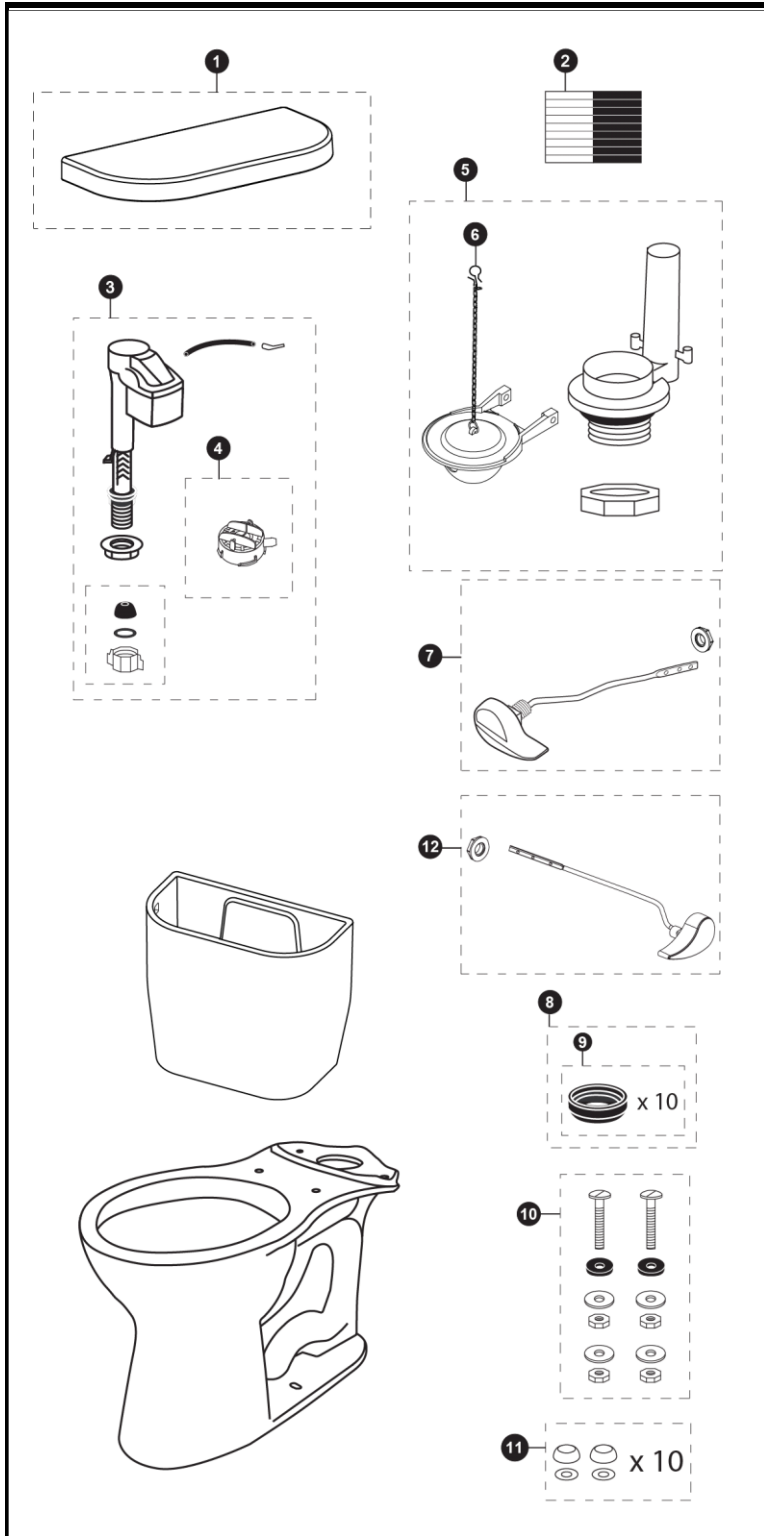

CST243EF & CST243EFR

C243EF
ST243E

C243EF
ST243ER

Entrada™

1.28Gpf Toilet, Round Front,
E-Max®, 12" Rough-In,
(optional Right Hand Trip Lever)

Items	Part No	Description
1	TCU243CRE#01	Tank Lid w/ Velcro Tap - Cotton
2	THU107	Velcro Tape
3	TSU99A.X	Fill Valve
4	THU123	Diaphragm Cap
5	THU252L-6A	Flush Valve
6	THU426S	Flapper with Chain & Hook
7	THU400#CP	Trip Lever - Chrome Plated Handle
8	9BU024E	Tank to Bowl Sponge Gasket (1 piece)
9	THU131	Tank to Bowl Sponge Gasket (for 10 toilets)
10	TSU01D	Tank Mounting Kit
11	THU098#01	Bolt Cap Sets (for 10 toilets) - Cotton
12	THU341#CP	Right Hand Trip Lever - Chrome Plated Handle

Note:

Product Number Explanations

Two-Piece Toilet	Tank	Bowl
(CST) Gravity type toilet	(ST) Tank	(C) Bowl
(243) Model	(243) Model	(243) Model
(E) E-Max®	(E) E-Max®	(E) E-Max®
(F) Universal Height	(R) Right Hand Lever	(F) Universal Height
(R) Right Hand Lever		

Actual Product may vary slightly from illustration.