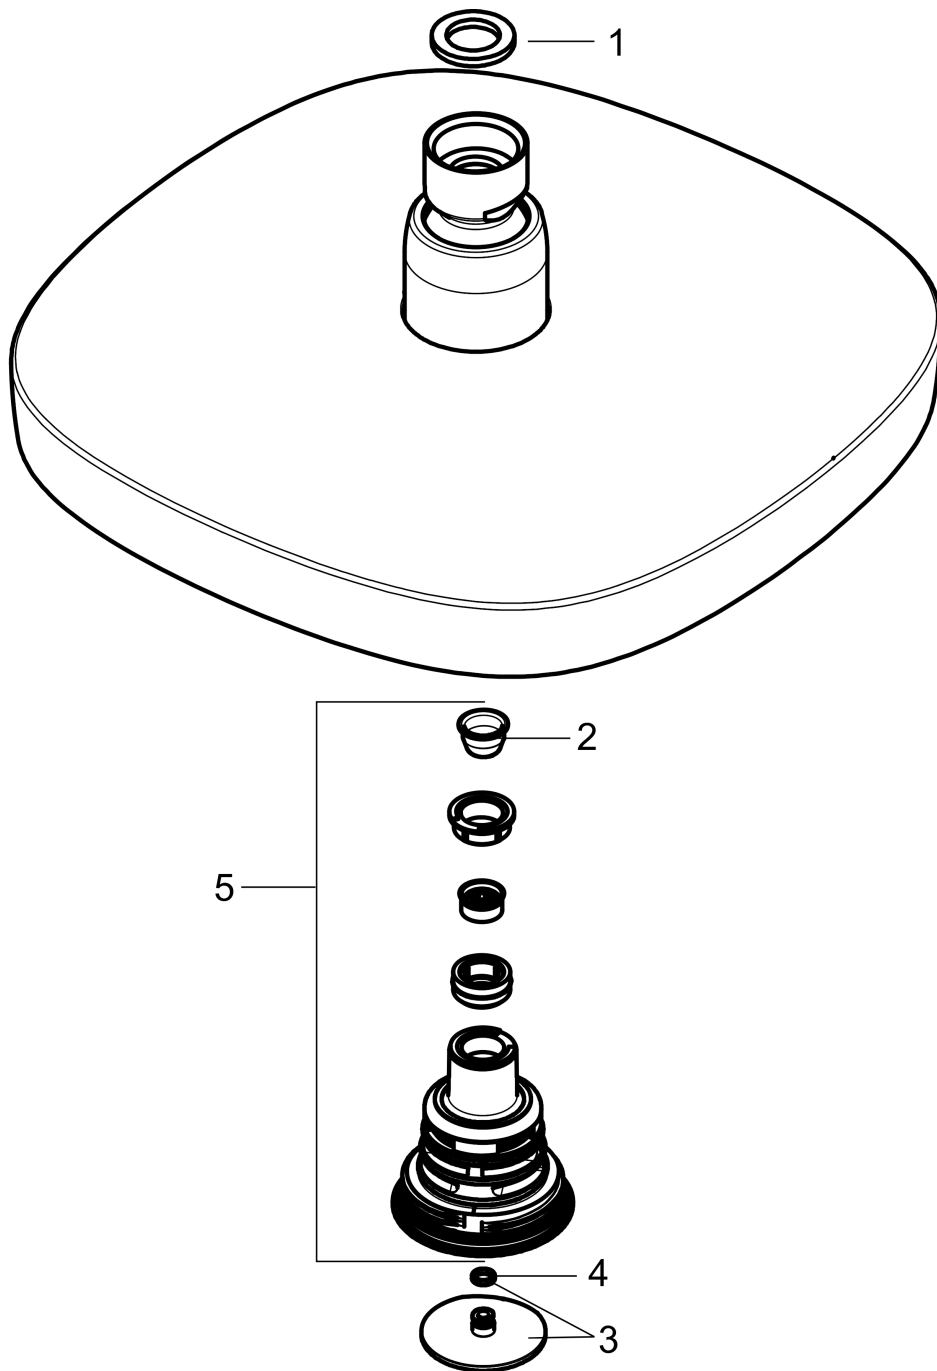

#### Product image

#### Scale drawing

**Croma Select E**  
**Showerhead 180 2-Jet, 2.0 GPM**  
Finishes : **white/chrome** Part no. : **26528401**

## Exploded drawing

Year of production: >07/15

**Croma Select E**  
**Showerhead 180 2-Jet, 2.0 GPM**  
 Finishes : **white/chrome** Part no. : **26528401**

## Spare parts list

Year of production: >07/15

Pos.	Description	Part no.	Price	PU
1	seal	98058000	-	1
2	filter	97735000	-	1
3	cover	98344000	-	1
4	O-ring 3x1	98384000	-	1
5	selector assy	98343001	-	1