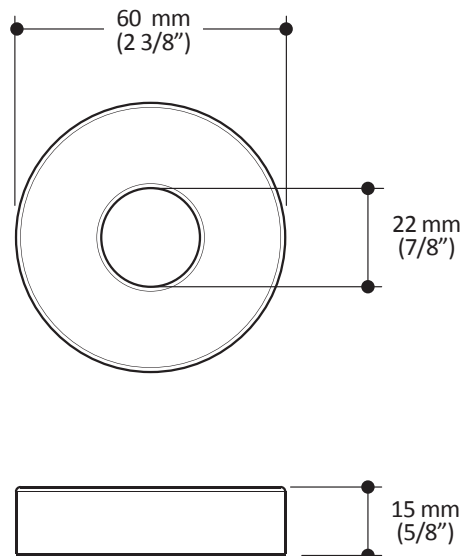

Important: Dimensions are approximated and are subject to changes. Please refer to the installation instructions.

Kalia

ONCE UPON A TIME...WATER®

1355, 2e Rue, Parc industriel
Sainte-Marie (Québec)
Canada G6E 1G9

T 418-387-9090
1-877-GO-KALIA (1-877-465-2542)
F 418-87-9089

KaliaStyle.com