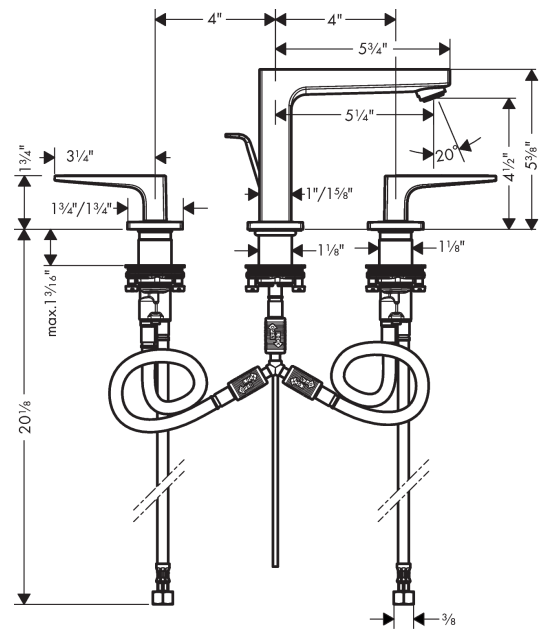

Metropol

Widespread Faucet 110 with Lever Handles and Pop-Up Drain, 1.2 GPM

Finishes : **brushed nickel** Part no. : **32516821**

Description

Features

- Aerated spray
- maximum Flow rate at 44 PSI: 1.2 GPM
- 90° ceramic valves
- pop-up waste set G 1
- Material waste set: metal

Item details

List Price \$ 775.00

Technology

Compliance

Product image

Scale drawing

Metropol

Widespread Faucet 110 with Lever Handles and Pop-Up Drain, 1.2 GPM

Finishes : brushed nickel Part no. : 32516821

Exploded drawing

Year of production: >03/18

Metropol

Widespread Faucet 110 with Lever Handles and Pop-Up Drain, 1.2 GPM

Finishes : **brushed nickel** Part no. : **32516821**

Spare parts list

Year of production: >03/18

Pos.	Description	Part no.	Price	PU
1	spout 110 mm	93021820	-	-
2	aerator M24x1 (4,5 l/min)	93202000	-	-
3	service tool	95661000	-	1
4	O-ring 21x1,5	98219000	-	1
5	flat seal	98749000	-	1
6	O-ring 26x4	92191000	-	1
7	connection hose 200 mm M10x1	92913000	-	1
8	O-ring 8x1,75	97827000	-	1
9	fixing set (Ø 28)	92909000	-	1
10	hose connection angel	92905000	-	1
11	O-Ring 14x1,5	98201000	-	1
12	handle fixing set	98932000	-	1
13	shut off unit right closing	98817001	-	-
14	shut off unit left closing	95366001	-	-
15	O-ring 33x2,5	92907000	-	1
16	connection hose 400 mm M10x1	92914000	-	1
17	connection hose 18½" M8x0,75 3/8"	96321001	-	1
18	lever collar	97548000	-	1
19	pull rod	96657820	-	1
20	escutcheon for spout	92906820	-	-
21	escutcheon	92915820	-	-
a	pop up waste	88509820	-	1
b	handle for hot water	92916820	-	-