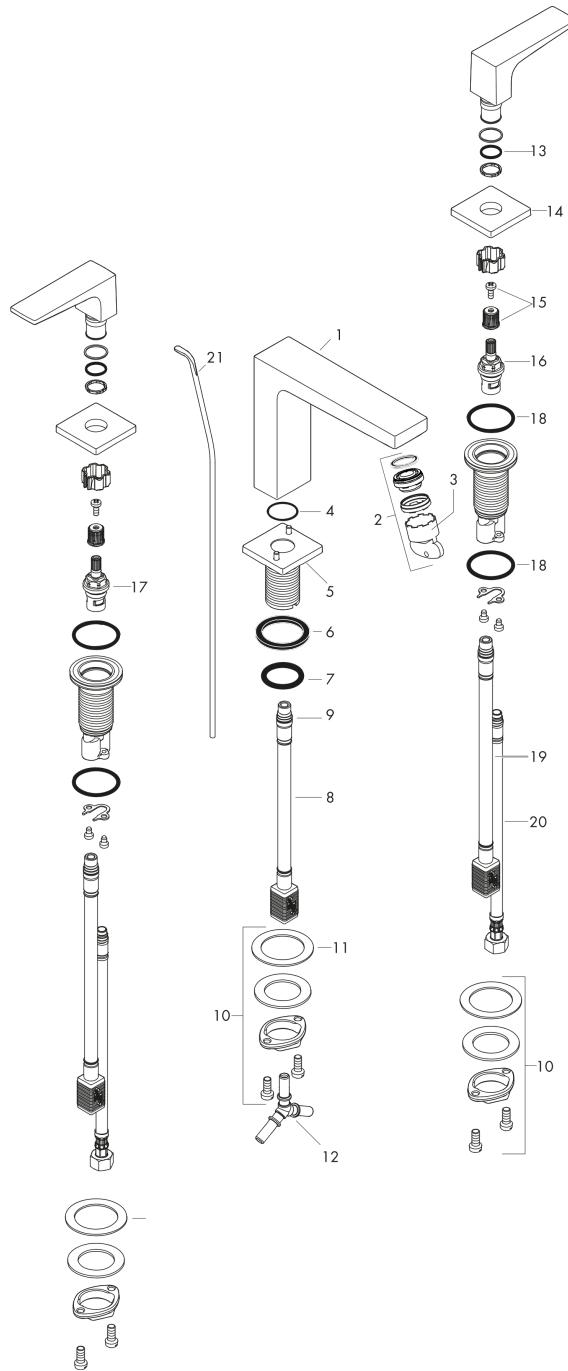

Metropol

Widespread Faucet 110 with Lever Handles and Pop-Up Drain, 1.2 GPM

Finishes : **brushed nickel** Part no. : **32516821**

Description

Features

- Aerated spray
- maximum Flow rate at 44 PSI: 1.2 GPM
- 90° ceramic valves
- pop-up waste set G 1
- Material waste set: metal

Item details

List Price \$ 775.00

Technology

Compliance

Product image

Scale drawing

Metropol

Widespread Faucet 110 with Lever Handles and Pop-Up Drain, 1.2 GPM

Finishes : brushed nickel Part no. : 32516821

Exploded drawing

Year of production: >03/18

Metropol

Widespread Faucet 110 with Lever Handles and Pop-Up Drain, 1.2 GPM

Finishes : **brushed nickel** Part no. : **32516821**

Spare parts list

Year of production: >03/18

Pos.	Description	Part no.	Price	PU
1	spout 110 mm	93021820	-	-
2	aerator M24x1 (4,5 l/min)	93202000	-	-
3	service tool	95661000	-	1
4	O-ring 21x1,5	98219000	-	1
5	flat seal	98749000	-	1
6	O-ring 26x4	92191000	-	1
7	connection hose 200 mm M10x1	92913000	-	1
8	O-ring 8x1,75	97827000	-	1
9	fixing set (Ø 28)	92909000	-	1
10	hose connection angel	92905000	-	1
11	O-Ring 14x1,5	98201000	-	1
12	handle fixing set	98932000	-	1
13	shut off unit right closing	98817001	-	-
14	shut off unit left closing	95366001	-	-
15	O-ring 33x2,5	92907000	-	1
16	connection hose 400 mm M10x1	92914000	-	1
17	connection hose 18½" M8x0,75 3/8"	96321001	-	1
18	lever collar	97548000	-	1
19	pull rod	96657820	-	1
20	escutcheon for spout	92906820	-	-
21	escutcheon	92915820	-	-
a	pop up waste	88509820	-	1
b	handle for hot water	92916820	-	-