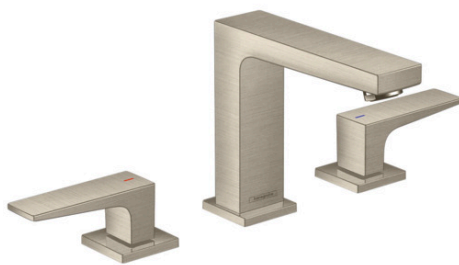

Metropol

Widespread Faucet 110 with Lever Handles and Pop-Up Drain, 1.2 GPM

Finishes : **brushed nickel** Part no. : **32516821**

Description

Features

- Aerated spray
- maximum Flow rate at 44 PSI: 1.2 GPM
- 90° ceramic valves
- pop-up waste set G 1
- Material waste set: metal

Item details

List Price \$ 775.00

Technology

Compliance

Product image

Scale drawing

Metropol

Widespread Faucet 110 with Lever Handles and Pop-Up Drain, 1.2 GPM

Finishes : brushed nickel Part no. : 32516821

Exploded drawing

Year of production: >03/18

Metropol

Widespread Faucet 110 with Lever Handles and Pop-Up Drain, 1.2 GPM

Finishes : **brushed nickel** Part no. : **32516821**