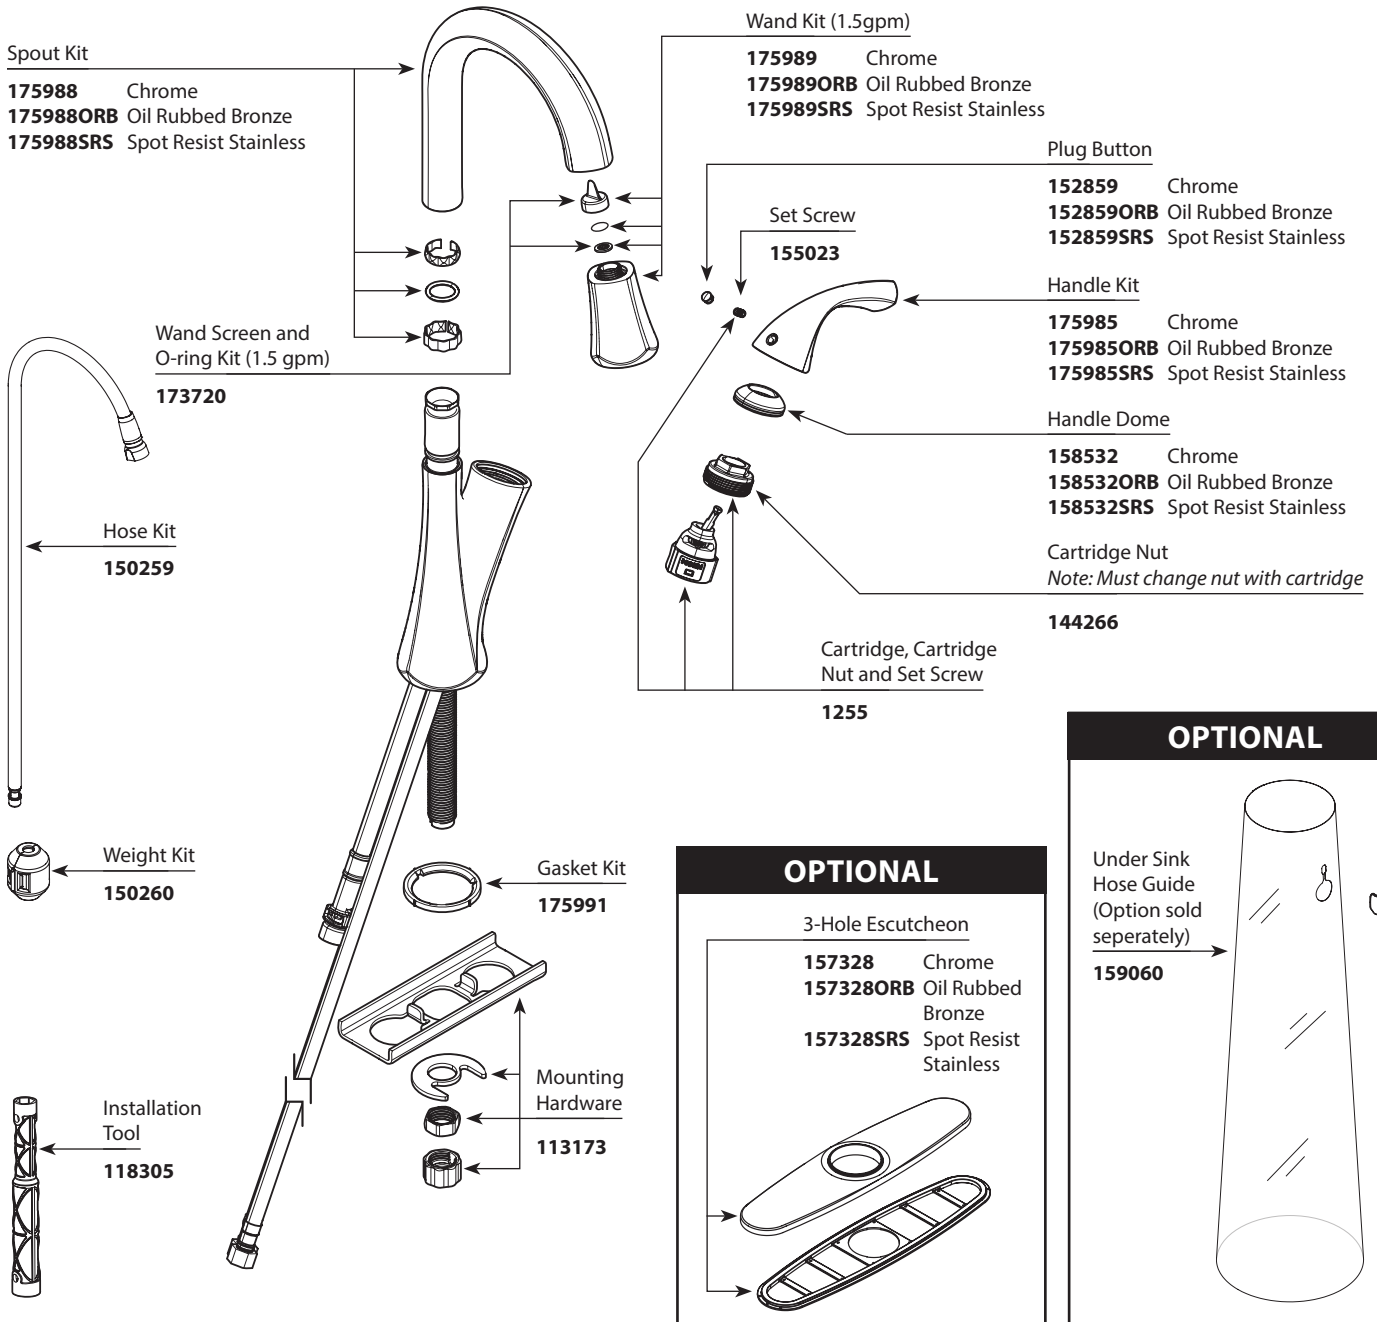

# Illustrated Parts

■ Order by Part Number

<b>NOTCH™</b>	
<b>Single-Handle Pulldown Prep/Bar Faucet</b>	
<b>MODEL</b>	<b>FINISH</b>
6124C	Chrome
6124ORB	Oil Rubbed Bronze
6124SRS	Spot Resist Stainless

**OPTIONAL**

**3-Hole Escutcheon**

- 157328 Chrome
- 157328ORB Oil Rubbed Bronze
- 157328SRS Spot Resist Stainless

**OPTIONAL**

**Under Sink Hose Guide (Option sold separately)**

- 159060

MOEN'S EXP. PAT. 3,000,000/067  
©2014