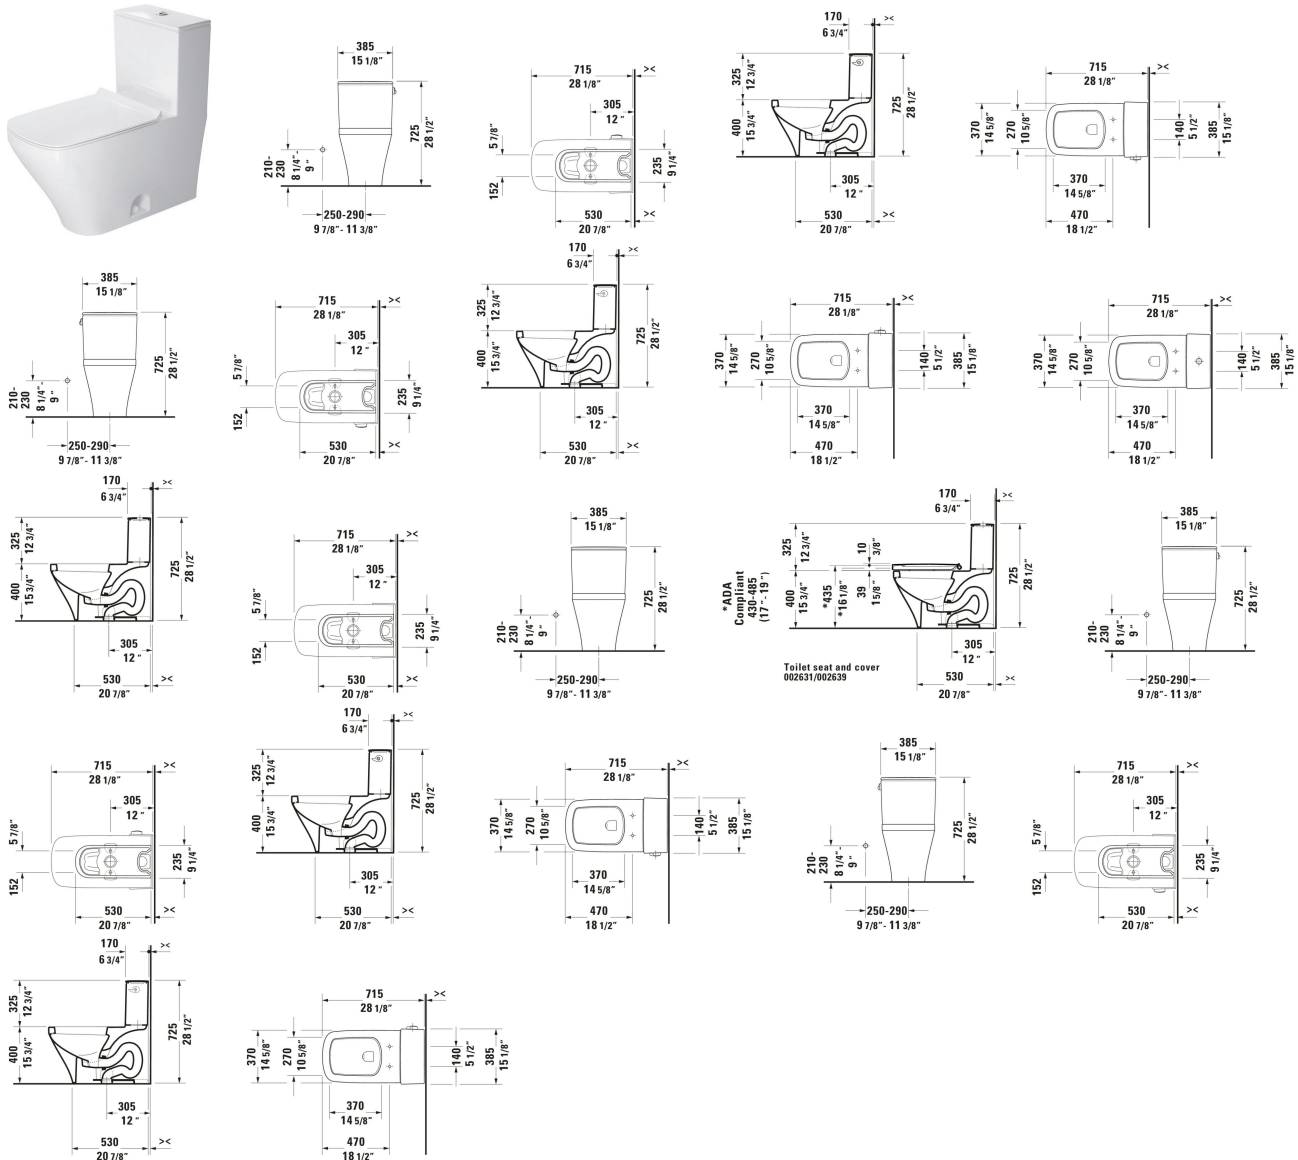

**DuraStyle One Piece Toilet # 215701..05 / 215701..85 /  
215701..U3 / 215701..U4 / 215701..05 / 215701..85 / 215701..U3 /  
215701..U4**

| < 15 1/8 " > |

One Piece Toilet	Dimension	Weight	Order number
28 1/8 ", elongated, Siphonic, Flushing rim: Closed, Outlet: vertical, Rough-in: 12 ", cUPC listed: Yes			
<b>Colors</b>			
00 White 20 HygieneGlaze (an antibacterial ceramic glaze that provides almost indefinite effectiveness)			
<b>Variant</b>			
<ul style="list-style-type: none"> <li>White High Gloss, Dual Flush, Flush water quantity: 1.32/0.92 gal, Trip lever placement: Top, WaterSense: Yes</li> </ul>		121.254 lb	215701..05