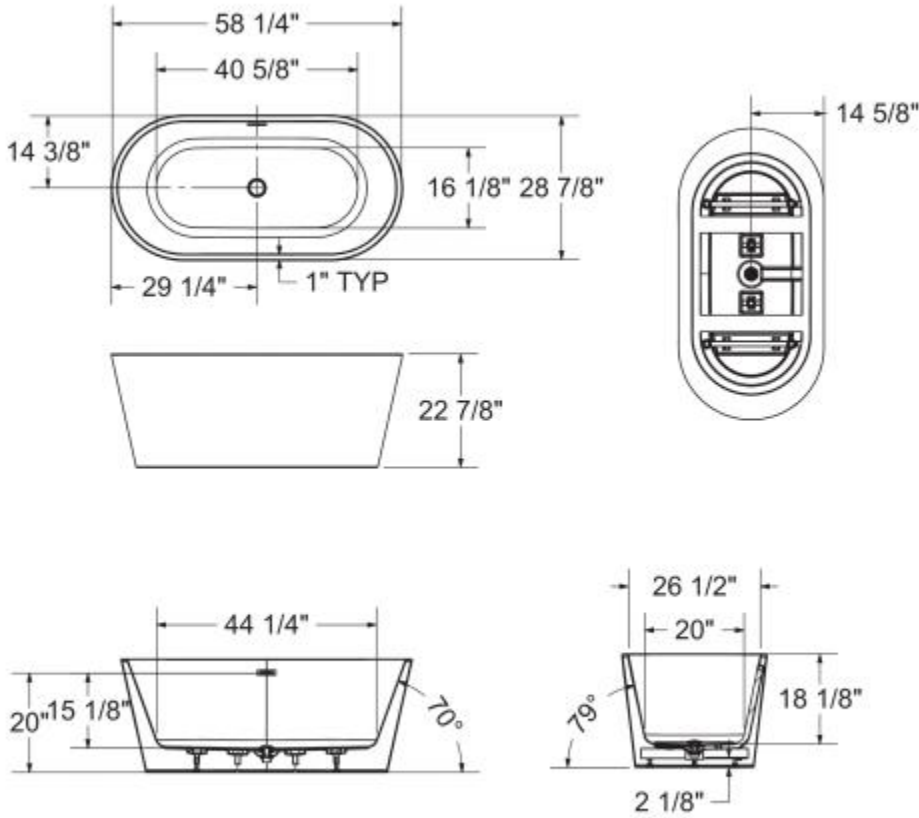

Louie 5829 Acrylic Freestanding Bathtub

Model number:

106384-000-001-000

Dimensions: 58.25" x 28.875" x 22.875"

Installation: Freestanding

Material: Acrylic

Standard Features:

- Freestanding bathtub
- Acrylic surface resistant to stains
- MAAX innovative leveling legs for easy installation
- Compatible with MAAX F2 Drain connector to save time and money on installation
- Seamless 1-piece bathtub with a symmetrical look
- High gloss finish resistant to dulling, scratching, and fading

Product characteristics:

- 1-Piece Tub
- Maximize Bathroom Space
- Easy Installation

Standard Colors:

White

Certifications

MAAX products adhere to one or more of the following certifications:

MAAX

Louie 5829 Acrylic Freestanding Bathtub

Model number:

106384-000-001-000

Dimensions: 58.25" x 28.875" x 22.875"

Installation: Freestanding

Material: Acrylic

Dimensions

58 1/4 x 29 x 23 In.
(1480 x 733 x 581 mm)

Weight

119 lbs - 54 kg

Drain location:

Center

All dimensions are approximate. Structure measurements must be verified against the unit to ensure proper fit.

Project:

Contractor:

Representative:

Date: