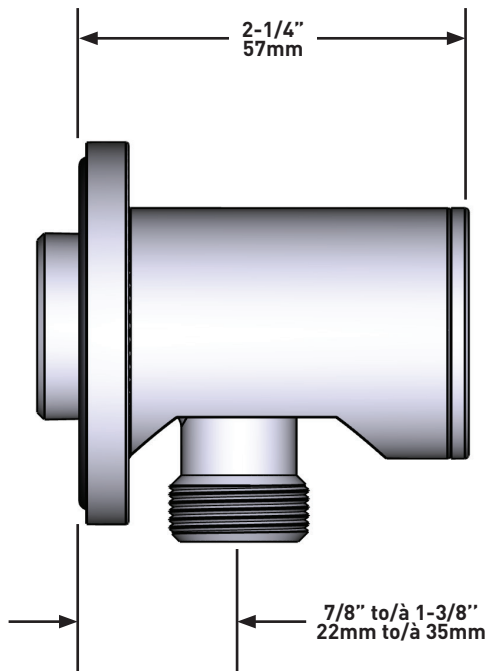

SPECIFICATIONS

DESCRIPTION

- Adjustable depth
- ½ outlet male
- ½ NPT inlet female

WARRANTY

- Most products or parts carry "Limited Warranties" against manufacturing defects. For US customers please visit houseofrohl.com/support and for Canadian customers please visit houseofrohl.ca/support for complete product and finish warranty.

Elbow supply

MODELS: 775

For warranty or additional information, contact:

US Customers

U.S.A.
houseofrohl.com/support
1-800-777-9762

QUEBEC / MARITIMES / WESTERN CANADA
QUÉBEC / MARITIMES / OUEST CANADIEN
QUEBEC / MARITIMOS / CANADA OCCIDENTAL
houseofrohl.ca/support
1-866-473-8442

Canadian Customers

ONTARIO
houseofrohl.ca/support
1-800-287-5354