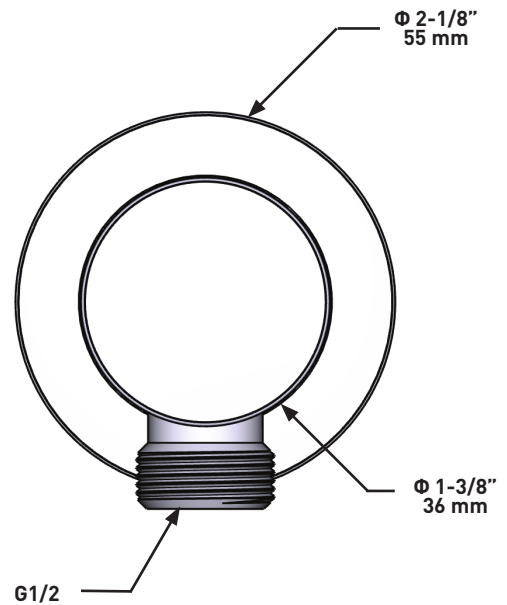

SPECIFICATIONS

DESCRIPTION

- Adjustable depth
- ½ outlet male
- ½ NPT inlet female

WARRANTY

- Most products or parts carry "Limited Warranties" against manufacturing defects. For US customers please visit houseofrohl.com/support and for Canadian customers please visit houseofrohl.ca/support for complete product and finish warranty.

Elbow supply

MODELS: 775

For warranty or additional information, contact:

US Customers

U.S.A.
houseofrohl.com/support
1-800-777-9762

QUEBEC / MARITIMES / WESTERN CANADA
QUÉBEC / MARITIMES / OUEST CANADIEN
QUEBEC / MARITIMOS / CANADA OCCIDENTAL
houseofrohl.ca/support
1-866-473-8442

Canadian Customers

ONTARIO
houseofrohl.ca/support
1-800-287-5354