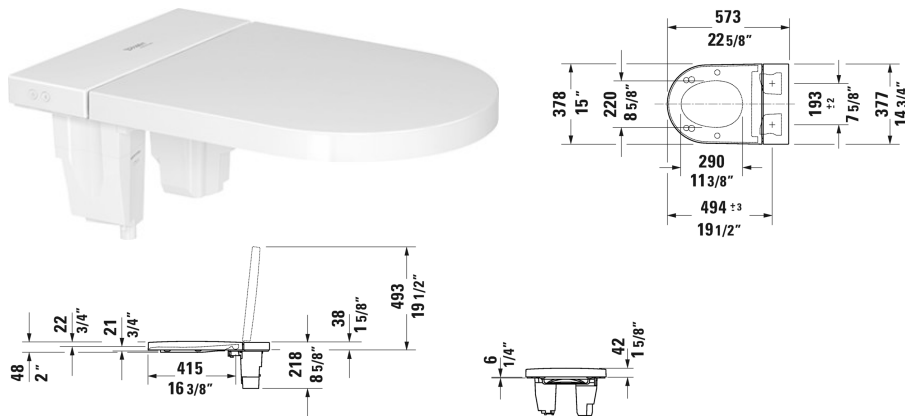

**SensoWash® Starck f SensoWash® Starck f Plus shower toilet-seat # 612000011041320**

|< 14 7/8" Inch >|

SensoWash® Starck f Plus shower toilet-seat	Dimension	Weight	Order number
Rear-, Lady- and Comfortwash, heated seat, warm air dryer, individual adjustment of water-, air- and seat surface temperature as well as nozzle position and jet strength, night light, Intelligent energy-saving mode, remote control included, app operation, self-cleaning wand, descaling function, automatic drainage in periods of prolonged disuse			
<b>Colors</b>			
00 White			
<b>Variant</b>			
AC 100-120V, 50-60 Hz, odor extraction, Automatic odor extraction, Adjustable odor extraction follow-up time, automatic opening/closing of lid, Electronically actuated lid, 2 individually programmable user profiles, with visible connections, seat/lid material duroplast	14 7/8" x 22 5/8" Inch	15.4 lb	612000011041320
<b>Installation accessories</b>			
Wall bracket frame type, for permanent remote control installation, suitable for SensoWash Plus remote control			100724
<b>Suitable products</b>			
Toilet wall-mounted Duravit Rimless for SensoWash® f rimless, washdown model, only in combination with SensoWash f, 14 3/4" x 22 5/8" Inch	14 3/4" x 22 5/8" Inch		251009
One-Piece toilet Duravit Rimless® for SensoWash® f rimless, syphonic, 12" rough-in, only in combination with SensoWash f, vertical outlet, with holes for external water supply, 1.32/0.92 gpf, 14 1/8" x 29 1/2" Inch	14 1/8" x 29 1/2" Inch		218901

All drawings contain the necessary measurements which are subject to standard tolerances. They are stated in inch & mm and are non-binding. Exact measurements, in particular for customized installation scenarios, can only be taken from the finished ceramic piece.