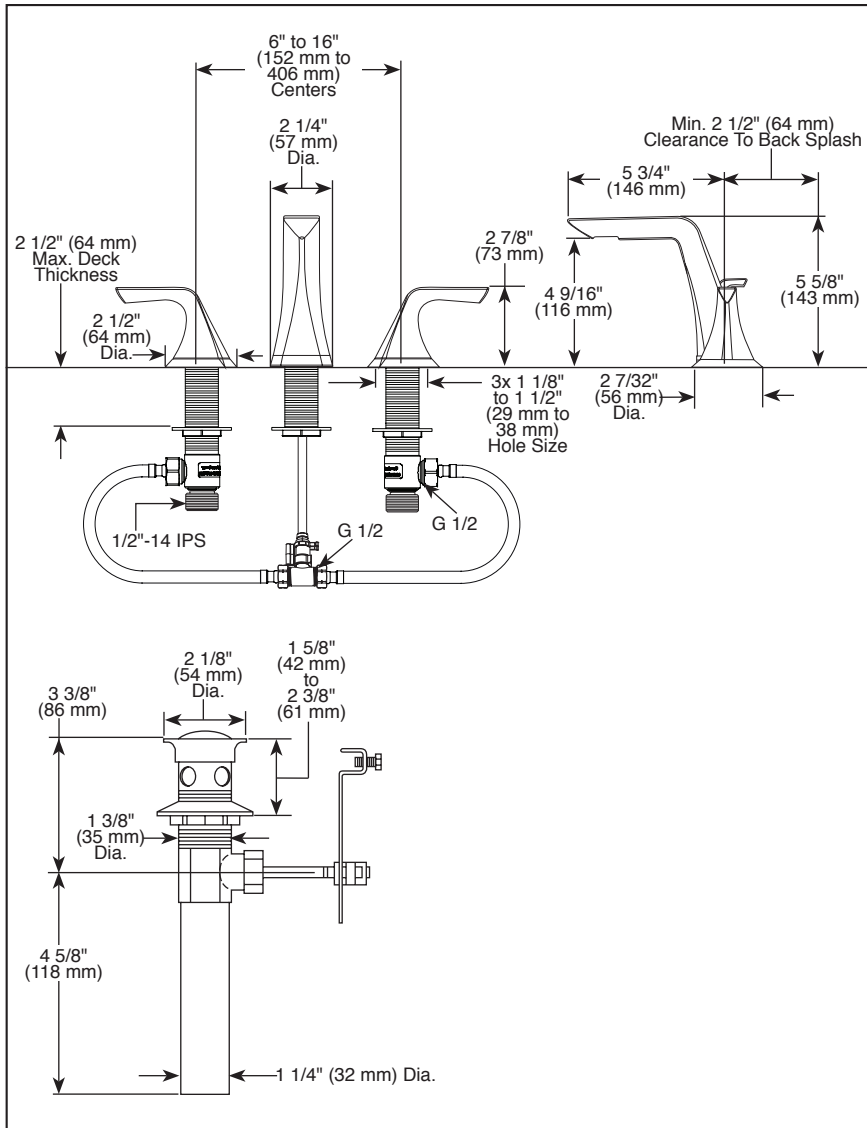

Submitted Model No.: _____

Specific Features: _____

▲ Designate Proper Finish Suffix

BRIZO®

WIDESPREAD LAVATORY FAUCET

- Sotria™ Bath Collection
- Two Handle Widespread Deck Mount

STANDARD SPECIFICATIONS:

- Maximum 1.5 gpm @ 60 psi, 5.7 L/min @ 414 kPa
- Maximum [ECO models only] 1.2 gpm @ 60 psi, 4.5 L/min @ 414 kPa
- Three hole mount
- Control mechanism is a rotating cylinder ceramic cartridge with 90° rotation
- 1/4 turn handle stops
- 1/2-14 NPSM threaded inlets
- Metal drain with pop-up type fitting with plated flange and stopper
- G 1/2 threaded connection
- Solid brass fabricated end valve and spout bodies
- Spout features water efficient laminar flow