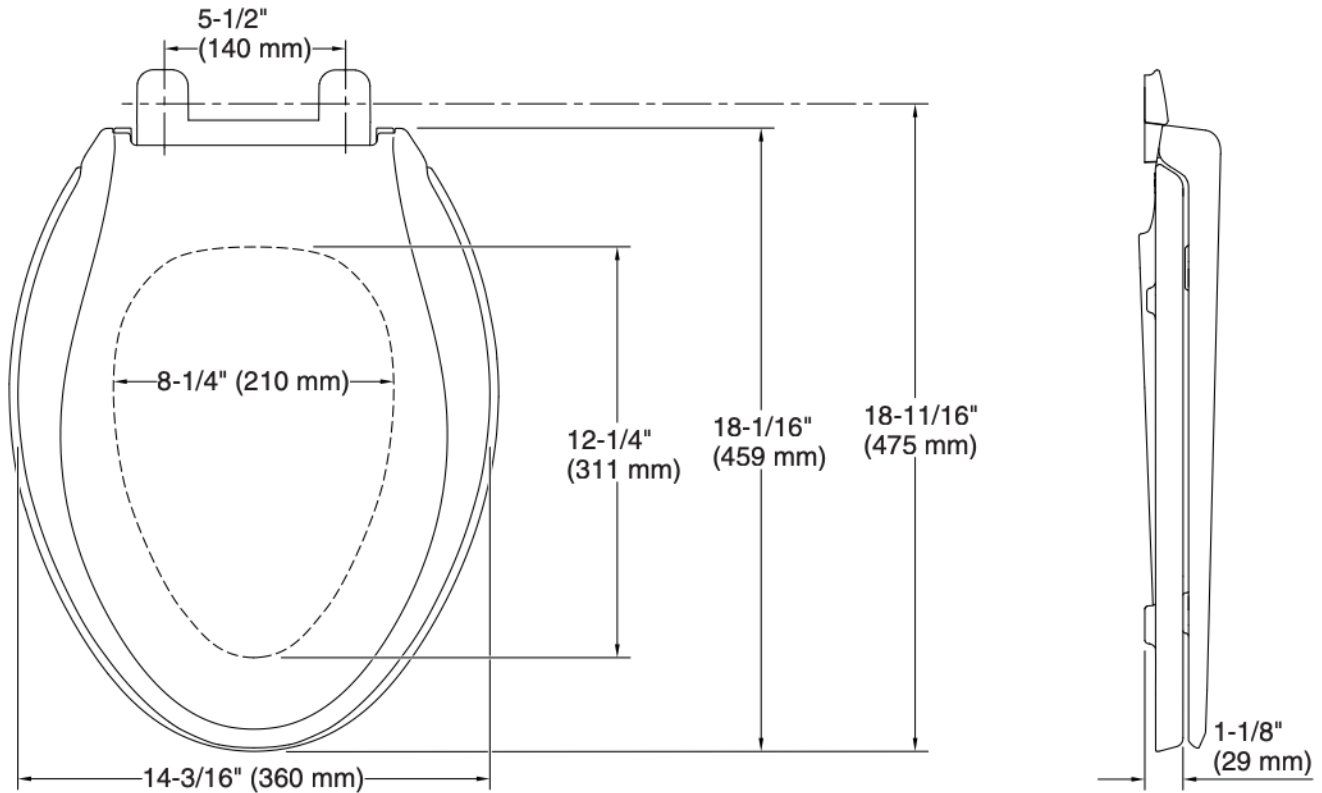

Technical Information

All product dimensions are nominal.

Seat shape type: Elongated
Seat front type: Closed-front
Seat-mounting holes: 5-1/2" (140 mm)